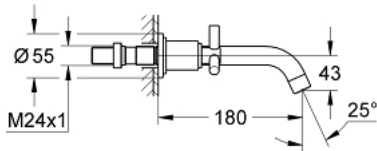

## 20 164 000 ATRIO THREE-HOLE BASIN MIXER S-SIZE

### PRODUCT DESCRIPTION

- Colour: chrome
- wall mounted
- without concealed body
- set for final installation for
- 32 706 000
- valves hot/cold with ceramic headparts 1/2" - 90°
- GROHE LongLife finish
- center distance 200 mm
- projection 180 mm
- with Ypsilon handle
- min. recommended pressure 1.0 bar