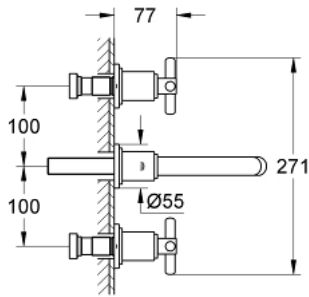

## 20 164 000 ATRIO THREE-HOLE BASIN MIXER S-SIZE

### PRODUCT DESCRIPTION

- Colour: chrome
- wall mounted
- without concealed body
- set for final installation for
- 32 706 000
- valves hot/cold with ceramic headparts 1/2" - 90°
- GROHE LongLife finish
- center distance 200 mm
- projection 180 mm
- with Ypsilon handle
- min. recommended pressure 1.0 bar

### SPARE PARTS, 1月 2012 – now

- 1: Handle Atrio Ypsilon (Spare part-nr. 45603000)
- 1.1: Replacement handle connection kit (Spare part-nr. 45605000)
- 2: Extension for spindle (Spare part-nr. 45607000)
- 3: Extension set, 80 mm (Spare part-nr. 45202000)
- 4: Mousseur (Spare part-nr. 06574000)