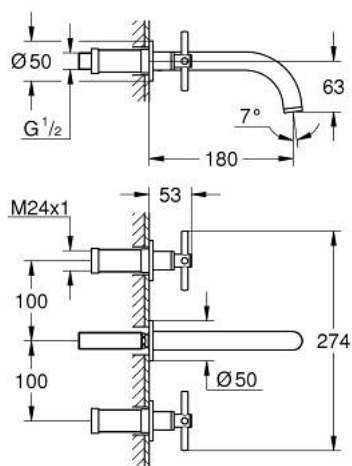

## 20 164 003 ATRIO THREE-HOLE BASIN MIXER

### PRODUCT DESCRIPTION

- Colour: chrome
- wall mounted
- for use with rough-in set 29 025 002
- without concealed body
- valves hot/cold with ceramic headparts 1/2" - 90°
- GROHE LongLife finish
- 5.7 l/min laminar mousseur
- center distance 200 mm
- projection 180 mm
- with cross handles
- Two different sets of caps included. One set with "H" and "C" marking, one set without marking.

## 20 164 003 **ATRIO THREE-HOLE BASIN MIXER**

**SPARE PARTS**, 4月 2017 – now

1: Extension for spindle (Spare part-nr. 45988000)

2: Cross handles (Spare part-nr. 18026003)

3: Laminar flow straightener (Spare part-nr. 48408000)