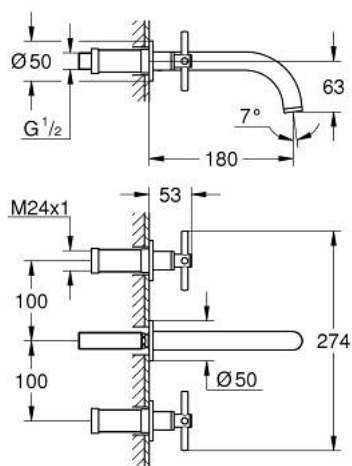

20 164 003 ATRIO THREE-HOLE BASIN MIXER

PRODUCT DESCRIPTION

- Colour: chrome
- wall mounted
- for use with rough-in set 29 025 002
- without concealed body
- valves hot/cold with ceramic headparts 1/2" - 90°
- GROHE LongLife finish
- GROHE EcoJoy 5.7 l/min laminar mousseur
- center distance 200 mm
- projection 180 mm
- with cross handles
- Two different sets of caps included. One set with "H" and "C" marking, one set without marking.

20 164 003 ATRIO THREE-HOLE BASIN MIXER

SPARE PARTS, 4月 2017 – now

1: Extension for spindle (Spare part-nr. 45988000)

2: Cross handles (Spare part-nr. 18026003)

3: Laminar flow straightener (Spare part-nr. 48408000)