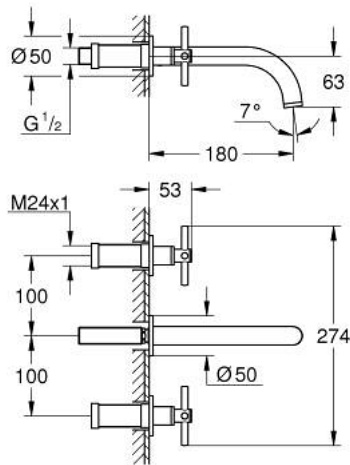

20 164 AL3 ATRIO THREE-HOLE BASIN MIXER

PRODUCT DESCRIPTION

- Colour: brushed hard graphite
- wall mounted
- without concealed body
- for use with rough-in set 29 025 002
- valves hot/cold with ceramic headparts 1/2" - 90°
- GROHE LongLife finish
- GROHE EcoJoy 5.7 l/min laminar mousseur
- center distance 200 mm
- projection 180 mm
- with cross handles
- Two different sets of caps included. One set with "H" and "C" marking, one set without marking.

20 164 AL3 ATRIO THREE-HOLE BASIN MIXER

SPARE PARTS, 4月 2017 – now

1: Extension for spindle (Spare part-nr. 45988000)

2: Cross handles (Spare part-nr. 18026AL3)

3: Laminar flow straightener (Spare part-nr. 48408000)