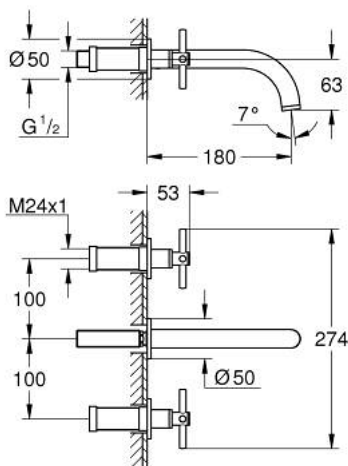

20 164 DC3 ATRIO 3-HOLE BASIN MIXER

PRODUCT DESCRIPTION

- Colour: Supersteel
- wall mounted
- without concealed body
- for use with rough-in set 29 025 002
- valves hot/cold with ceramic headparts 1/2° - 90°
- GROHE LongLife finish
- GROHE EcoJoy 5.7 l/min laminar mousseur
- centre distance 200 mm
- projection 180 mm
- with cross handles
- Two different sets of caps included. One set with "H" and "C" marking, one set without marking.

20 164 DC3 **ATRIO 3-HOLE BASIN MIXER**

SPARE PARTS, April 2017 – now

- 1: Extension (Spare part-nr. 45988000)
- 2: Cross handles (Spare part-nr. 18026DC3)
- 3: Flow straightener (Spare part-nr. 48408000)