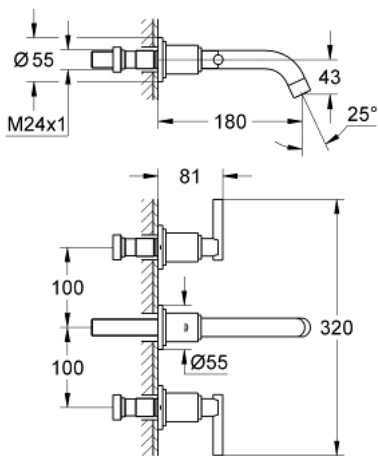

## 20 169 000 ATRIO 3-HOLE BASIN MIXER S-SIZE

### PRODUCT DESCRIPTION

- Colour: chrome
- wall mounted
- final installation set for
- 32 706 000
- without concealed body
- valves hot/cold with ceramic headparts 1/2" - 90°
- GROHE LongLife finish
- centre distance 200 mm
- projection 180 mm
- with Jota handle
- minimum pressure 1,0 bar

## 20 169 000 **ATRIO 3-HOLE BASIN MIXER S-SIZE**

### **SPARE PARTS**, January 2012 – now

- 1: Handle Jota (Spare part-nr. 45609000)
- 1.1: Replacement handle connection kit (Spare part-nr. 45605000)
- 2: Extension (Spare part-nr. 45607000)
- 3: Extension 20-80 (Spare part-nr. 45202000)
- 4: Mousseur (Spare part-nr. 06574000)