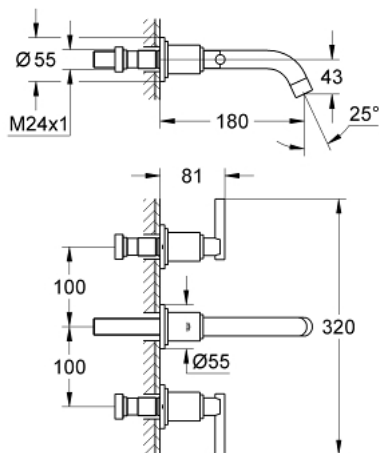

20 169 000 ATRIO 3-HOLE BASIN MIXER S-SIZE

PRODUCT DESCRIPTION

- Colour: chrome
- wall mounted
- set for final installation for
- 32 706 000
- without concealed body
- valves hot/cold with ceramic headparts 1/2" - 90°
- GROHE LongLife finish
- center distance 200 mm
- projection 180 mm
- with Jota handle
- min. recommended pressure 1.0 bar

20 169 000 **ATRIO 3-HOLE BASIN MIXER S-SIZE**

SPARE PARTS, 1月 2012 – now

1: Handle Jota (Spare part-nr. 45609000)

1.1: Replacement handle connection kit (Spare part-nr. 45605000)

2: Extension for spindle (Spare part-nr. 45607000)

3: Extension set, 80 mm (Spare part-nr. 45202000)

4: Mousseur (Spare part-nr. 06574000)