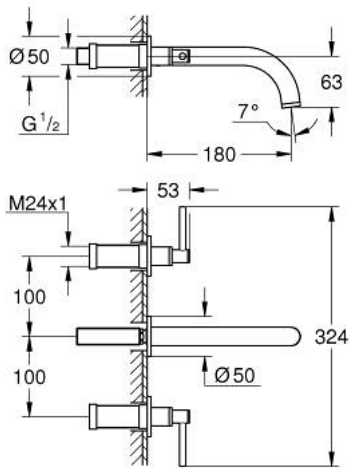

20 169 003 ATRIO 3-HOLE BASIN MIXER S-SIZE

PRODUCT DESCRIPTION

- Colour: chrome
- wall mounted
- for use with rough-in set 29 025 002
- without concealed body
- valves hot/cold with ceramic headparts $1/2^\circ - 90^\circ$
- GROHE LongLife finish
- 5.7 l/min laminar mousseur
- centre distance 200 mm
- projection 180 mm
- with lever handles
- Two different sets of caps included. One set with "H" and "C" marking, one set without marking.

20 169 003 **ATRIO 3-HOLE BASIN MIXER S-SIZE**

SPARE PARTS, April 2017 – now

1: Extension (Spare part-nr. 45988000)

2: Lever handles (Spare part-nr. 18027003)

3: Flow straightener (Spare part-nr. 48408000)