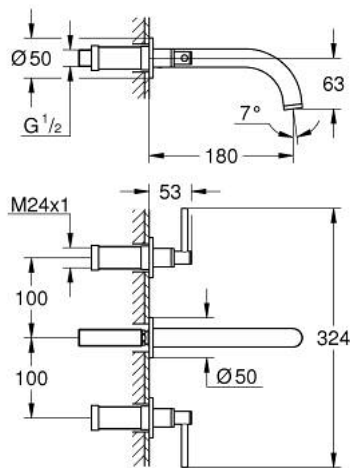

## 20 169 003 ATRIO 3-HOLE BASIN MIXER S-SIZE

### PRODUCT DESCRIPTION

- Colour: chrome
- wall mounted
- for use with rough-in set 29 025 002
- without concealed body
- valves hot/cold with ceramic headparts 1/2" - 90°
- GROHE LongLife finish
- GROHE EcoJoy 5.7 l/min laminar mousseur
- center distance 200 mm
- projection 180 mm
- with lever handles
- Two different sets of caps included. One set with "H" and "C" marking, one set without marking.

## 20 169 003 **ATRIO 3-HOLE BASIN MIXER S-SIZE**

**SPARE PARTS**, 4月 2017 – now

1: Extension for spindle (Spare part-nr. 45988000)

2: Lever handles (Spare part-nr. 18027003)

3: Laminar flow straightener (Spare part-nr. 48408000)