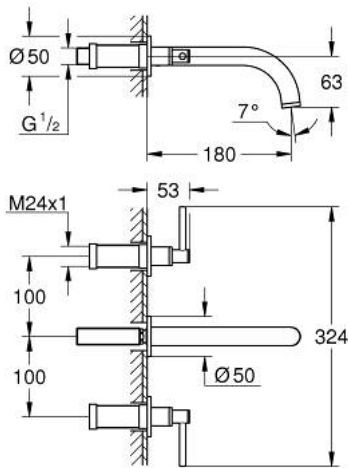

## 20 169 DC3 ATRIO 3-HOLE BASIN MIXER S-SIZE

### PRODUCT DESCRIPTION

- Colour: Supersteel
- wall mounted
- for use with rough-in set 29 025 002
- without concealed body
- valves hot/cold with ceramic headparts 1/2° - 90°
- GROHE LongLife finish
- GROHE EcoJoy 5.7 l/min laminar mousseur
- centre distance 200 mm
- projection 180 mm
- with lever handles
- Two different sets of caps included. One set with "H" and "C" marking, one set without marking.

## 20 169 DC3 **ATRIO 3-HOLE BASIN MIXER S-SIZE**

### **SPARE PARTS**, April 2017 – now

- 1: Extension (Spare part-nr. 45988000)
- 2: Lever handles (Spare part-nr. 18027DC3)
- 3: Flow straightener (Spare part-nr. 48408000)