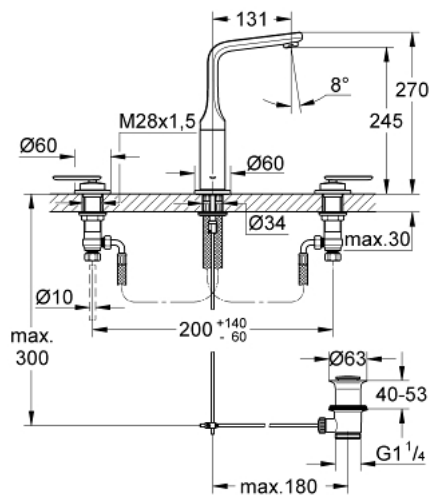

20 180 000 VERIS THREE-HOLE BASIN MIXER 1/2" M-SIZE

PRODUCT DESCRIPTION

- Colour: chrome
- ceramic headparts 1/2", 90°
- GROHE LongLife finish
- SpeedClean mousseur
- swivel spout
- stop limiter
- pop-up waste set 1 1/4"
- pressure-proof flexible connection hoses between spout and side valves
- union nut with 10.5 mm drilling

20 180 000 **VERIS THREE-HOLE BASIN MIXER 1/2"**
M-SIZE

SPARE PARTS, 9月 2016 – now

- 1: Handle pair (Spare part-nr. 48305000)
 - 2: Ceramic headpart 1/2" (Spare part-nr. 45882000)
 - 2.1: O-ring Ø 18.2 x Ø 1.7 (Spare part-nr. 0392400M)
 - 3: Ceramic headpart 1/2" (Spare part-nr. 45883000)
 - 3.1: O-ring Ø 18.2 x Ø 1.7 (Spare part-nr. 0392400M)
 - 4: Coupling nut 1/2" (Spare part-nr. 1290100M)
 - 4.1: Fibre seal Ø 18,5 x Ø 12 x 2 (Spare part-nr. 0138900M)
 - 5: Spout (Spare part-nr. 13246000)
 - 5.1: Set of screws (Spare part-nr. 46670000)
 - 5.2: Sealing washer (Spare part-nr. 0128500M)
 - 5.3: Flow straightener (Spare part-nr. 64447000)
 - 6: Pop-up rod (Spare part-nr. 46739000)
 - 7: Shank mounting kit (Spare part-nr. 46671000)
 - 8: Waste set 1 1/4" (Spare part-nr. 28910000)
 - 8.1: Plug (Spare part-nr. 07182000)
 - 8.2: Eccentric rod (Spare part-nr. 07052000)
 - 9: Eccentric rod (Spare part-nr. 07341000)*
 - 10: Mounting wrench (Spare part-nr. 19017000)*
- * Optional accessories