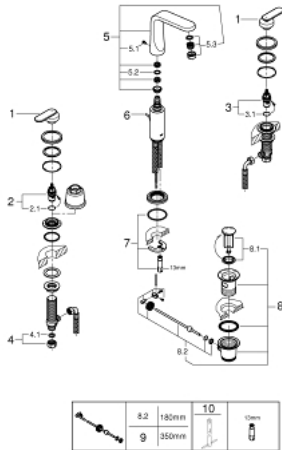

20 180 000 VERIS THREE-HOLE BASIN MIXER 1/2" M-SIZE

PRODUCT DESCRIPTION

- Colour: chrome
- ceramic headparts 1/2", 90°
- GROHE LongLife finish
- SpeedClean mousseur
- swivel spout
- stop limiter
- pop-up waste set 1 1/4"
- pressure-proof flexible connection hoses between spout and side valves
- union nut with 10.5 mm drilling

20 180 000 **VERIS THREE-HOLE BASIN MIXER 1/2"**
M-SIZE

SPARE PARTS, 9月 2016 – now

- 1: Handle pair (Spare part-nr. 48305000)
 - 2: Ceramic headpart 1/2" (Spare part-nr. 45882000)
 - 2.1: O-ring Ø 18.2 x Ø 1.7 (Spare part-nr. 0392400M)
 - 3: Ceramic headpart 1/2" (Spare part-nr. 45883000)
 - 3.1: O-ring Ø 18.2 x Ø 1.7 (Spare part-nr. 0392400M)
 - 4: Coupling nut 1/2" (Spare part-nr. 1290100M)
 - 4.1: Fibre seal Ø 18,5 x Ø 12 x 2 (Spare part-nr. 0138900M)
 - 5: Spout (Spare part-nr. 13246000)
 - 5.1: Set of screws (Spare part-nr. 46670000)
 - 5.2: Sealing washer (Spare part-nr. 0128500M)
 - 5.3: Flow straightener (Spare part-nr. 64447000)
 - 6: Pop-up rod (Spare part-nr. 46739000)
 - 7: Shank mounting kit (Spare part-nr. 46671000)
 - 8: Waste set 1 1/4" (Spare part-nr. 28910000)
 - 8.1: Plug (Spare part-nr. 07182000)
 - 8.2: Eccentric rod (Spare part-nr. 07052000)
 - 9: Eccentric rod (Spare part-nr. 07341000)*
 - 10: Mounting wrench (Spare part-nr. 19017000)*
- * Optional accessories