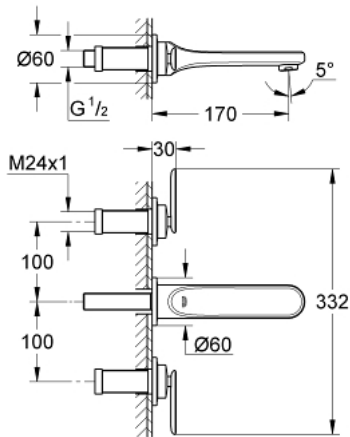

20 181 000 VERIS 3-HOLE BASIN MIXER S-SIZE

PRODUCT DESCRIPTION

- Colour: chrome
- wall mounted
- trim set for use with rough-in set 29 025 000
- without concealed body
- valves hot/cold with ceramic headparts 1/2° - 90°
- GROHE LongLife finish
- SpeedClean Mousseur
- centre distance 200 mm
- projection 170 mm(middle mousseur)

20 181 000 **VERIS 3-HOLE BASIN MIXER S-SIZE**

SPARE PARTS, August 2008 – now

- 1: Handle (Spare part-nr. 48015000)
- 2: Handle (Spare part-nr. 48016000)
- 3: Flow straightener (Spare part-nr. 64447000)
- 4: Extension (Spare part-nr. 45988000)