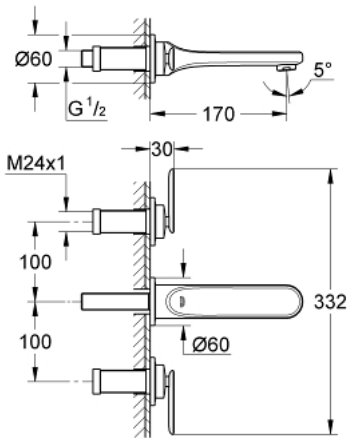

20 181 000 VERIS 3-HOLE BASIN MIXER S-SIZE

PRODUCT DESCRIPTION

- Colour: chrome
- wall mounted
- trim set for use with rough-in set 29 025 000
- without concealed body
- valves hot/cold with ceramic headparts 1/2" - 90°
- GROHE LongLife finish
- SpeedClean mousseur
- center distance 200 mm
- projection 170 mm

20 181 000 VERIS 3-HOLE BASIN MIXER S-SIZE

SPARE PARTS, 8月 2008 – now

- 1: Handle (Spare part-nr. 48015000)
- 2: Handle (Spare part-nr. 48016000)
- 3: Flow straightener (Spare part-nr. 64447000)
- 4: Extension for spindle (Spare part-nr. 45988000)