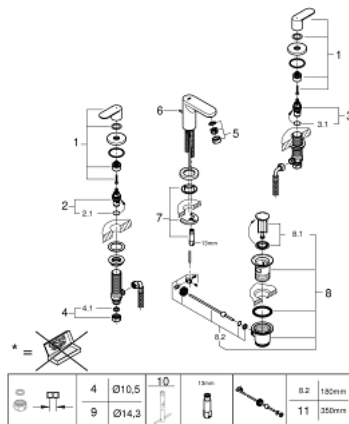

20 187 000 EUROSMART COSMOPOLITAN 3-HOLE BASIN MIXER S-SIZE

PRODUCT DESCRIPTION

- Colour: chrome
- metal lever
- ceramic headparts $1/2^\circ$, 90°
- GROHE LongLife finish
- GROHE FastFixation installation system with centering support
- spout with mousseur
- pop-up waste set $1 \frac{1}{4}$ "
- pressure-proof, flexible connection hoses between spout and side valves
- union nut with 10.5 mm drilling

20 187 000 EUROSMART COSMOPOLITAN 3-HOLE BASIN MIXER S-SIZE

SPARE PARTS, August 2019 – now

- 1: Handle pair (Spare part-nr. 48306000)
 - 2: Ceramic headpart, 1/2" (Spare part-nr. 45882000)
 - 2.1: O-ring $\varnothing 18.2 \times \varnothing 1.7$ (Spare part-nr. 0392400M)
 - 3: Ceramic headpart, 1/2" (Spare part-nr. 45883000)
 - 3.1: O-ring $\varnothing 18.2 \times \varnothing 1.7$ (Spare part-nr. 0392400M)
 - 4: Coupling nut 1/2" x 10.5 mm (Spare part-nr. 1290100M)
 - 4.1: Fibre seal dia. 12x2 mm (Spare part-nr. 0138900M)
 - 5: Mousseur (Spare part-nr. 13929000)
 - 6: Pop-up rod (Spare part-nr. 46739000)
 - 7: Shank mounting kit (Spare part-nr. 46671000)
 - 8: Pop-up waste set 1 1/4" (Spare part-nr. 28910000)
 - 8.1: Plug (Spare part-nr. 07182000)
 - 8.2: Eccentric rod (Spare part-nr. 07052000)
 - 9: Coupling nut 1/2" x 14.5 mm (Spare part-nr. 1290200M)*
 - 10: Mounting wrench (Spare part-nr. 19017000)*
 - 11: Eccentric rod (Spare part-nr. 07341000)*
- * Optional accessories