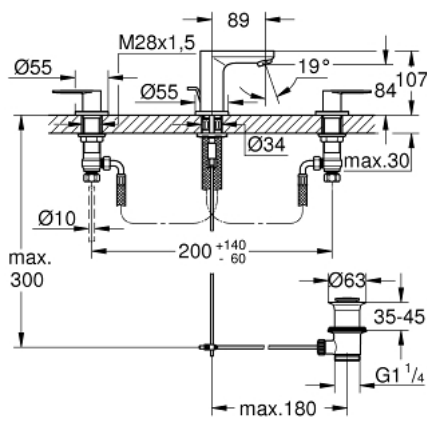

20 187 000 EUROSMART COSMOPOLITAN 3-HOLE BASIN MIXER S-SIZE

PRODUCT DESCRIPTION

- Colour: chrome
- metal lever
- ceramic headparts $1/2^\circ$, 90°
- GROHE LongLife finish
- GROHE FastFixation installation system with centering support
- spout with mousseur
- pop-up waste set $1 \frac{1}{4}$ "
- pressure-proof, flexible connection hoses between spout and side valves
- union nut with 10.5 mm drilling

20 187 000 EUROSMART COSMOPOLITAN 3-HOLE BASIN MIXER S-SIZE

SPARE PARTS, August 2019 – now

- 1: Handle pair (Spare part-nr. 48306000)
 - 2: Ceramic headpart, 1/2" (Spare part-nr. 45882000)
 - 2.1: O-ring $\varnothing 18.2 \times \varnothing 1.7$ (Spare part-nr. 0392400M)
 - 3: Ceramic headpart, 1/2" (Spare part-nr. 45883000)
 - 3.1: O-ring $\varnothing 18.2 \times \varnothing 1.7$ (Spare part-nr. 0392400M)
 - 4: Coupling nut 1/2" x 10.5 mm (Spare part-nr. 1290100M)
 - 4.1: Fibre seal dia. 12x2 mm (Spare part-nr. 0138900M)
 - 5: Mousseur (Spare part-nr. 13929000)
 - 6: Pop-up rod (Spare part-nr. 46739000)
 - 7: Shank mounting kit (Spare part-nr. 46671000)
 - 8: Pop-up waste set 1 1/4" (Spare part-nr. 28910000)
 - 8.1: Plug (Spare part-nr. 07182000)
 - 8.2: Eccentric rod (Spare part-nr. 07052000)
 - 9: Coupling nut 1/2" x 14.5 mm (Spare part-nr. 1290200M)*
 - 10: Mounting wrench (Spare part-nr. 19017000)*
 - 11: Eccentric rod (Spare part-nr. 07341000)*
- * Optional accessories