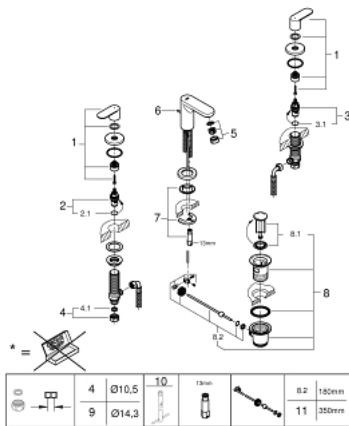

20 187 000 EUROSMART COSMOPOLITAN 3-HOLE BASIN MIXER S-SIZE

SPARE PARTS, 8月 2019 – now

- 1: Handle pair (Spare part-nr. 48306000)
- 2: Ceramic headpart 1/2" (Spare part-nr. 45882000)
- 2.1: O-ring Ø 18.2 x Ø 1.7 (Spare part-nr. 0392400M)
- 3: Ceramic headpart 1/2" (Spare part-nr. 45883000)
- 3.1: O-ring Ø 18.2 x Ø 1.7 (Spare part-nr. 0392400M)
- 4: Coupling nut 1/2" (Spare part-nr. 1290100M)
- 4.1: Fibre seal Ø 18,5 x Ø 12 x 2 (Spare part-nr. 0138900M)
- 5: Mousseur (Spare part-nr. 13929000)
- 6: Pop-up rod (Spare part-nr. 46739000)
- 7: Shank mounting kit (Spare part-nr. 46671000)
- 8: Waste set 1 1/4" (Spare part-nr. 28910000)
- 8.1: Plug (Spare part-nr. 07182000)
- 8.2: Eccentric rod (Spare part-nr. 07052000)
- 9: Coupling nut 1/2" x 14.5 mm (Spare part-nr. 1290200M)*
- 10: Mounting wrench (Spare part-nr. 19017000)*
- 11: Eccentric rod (Spare part-nr. 07341000)*