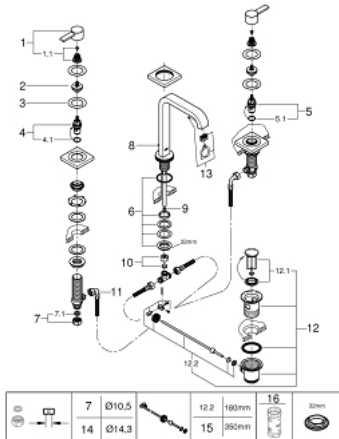

## 20 188 000 ALLURE 3-HOLE BASIN MIXER M-SIZE

### PRODUCT DESCRIPTION

- Colour: chrome
- with lever handles
- metal escutcheon
- ceramic headparts 1/2", 90°
- GROHE LongLife finish
- flow limiter 8 l/min.
- spout with mousseur
- pressure-proof, flexible connection hoses between spout and side valves
- pop-up waste set 1 1/4"

### SPARE PARTS, August 2018 – now

- 1: Handle (Spare part-nr. 48043000)
- 1.1: Replacement handle connection kit (Spare part-nr. 45186000)
  - 1.1.1: O-ring  $\varnothing 18.2 \times \varnothing 1.7$  (Spare part-nr. 0392400M)
- 2: Extension (Spare part-nr. 48045000)
- 3: Sealing washer (Spare part-nr. 48047000)
- 4: Ceramic headpart, 1/2" (Spare part-nr. 45882000)
  - 4.1: O-ring  $\varnothing 18.2 \times \varnothing 1.7$  (Spare part-nr. 0392400M)
- 5: Ceramic headpart, 1/2" (Spare part-nr. 45883000)
  - 5.1: O-ring  $\varnothing 18.2 \times \varnothing 1.7$  (Spare part-nr. 0392400M)
- 6: Shank fastening assembly (Spare part-nr. 45025000)
- 7: Coupling nut 1/2" x 10.5 mm (Spare part-nr. 1290100M)
- 7.1: Fibre seal dia. 12x2 mm (Spare part-nr. 0138900M)
- 8: Pop-up rod (Spare part-nr. 65196000)
- 9: Flow restrictor (Spare part-nr. 46324000)
- 10: Compression union 3/8" (Spare part-nr. 12914000)
- 11: Flexible connection hose (Spare part-nr. 45704000)
- 12: Pop-up waste set 1 1/4" (Spare part-nr. 28910000)
  - 12.1: Plug (Spare part-nr. 07182000)
  - 12.2: Eccentric rod (Spare part-nr. 07052000)
- 13: Mousseur (Spare part-nr. 13220000)
- 14: Coupling nut 1/2" x 14.5 mm (Spare part-nr. 1290200M)\*
- 15: Eccentric rod (Spare part-nr. 07341000)\*
- 16: Socket spanner (Spare part-nr. 19332000)\*