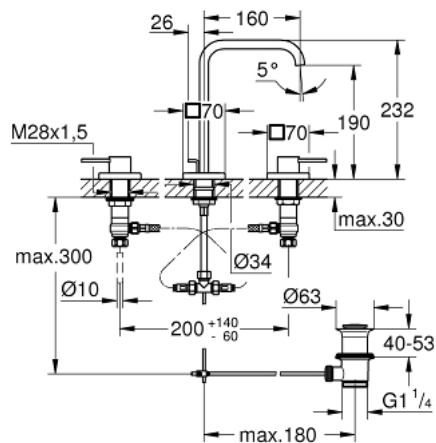

## 20 188 000 ALLURE 3-HOLE BASIN MIXER M-SIZE

### PRODUCT DESCRIPTION

- Colour: chrome
- with lever handles
- metal escutcheon
- ceramic headparts 1/2", 90°
- GROHE LongLife finish
- flow limiter 8 l/min.
- spout with mousseur
- pressure-proof, flexible connection hoses between spout and side valves
- pop-up waste set 1 1/4"

### SPARE PARTS, August 2018 – now

- 1: Handle (Spare part-nr. 48043000)
- 1.1: Replacement handle connection kit (Spare part-nr. 45186000)
  - 1.1.1: O-ring  $\varnothing 18.2 \times \varnothing 1.7$  (Spare part-nr. 0392400M)
- 2: Extension (Spare part-nr. 48045000)
- 3: Sealing washer (Spare part-nr. 48047000)
- 4: Ceramic headpart, 1/2" (Spare part-nr. 45882000)
  - 4.1: O-ring  $\varnothing 18.2 \times \varnothing 1.7$  (Spare part-nr. 0392400M)
- 5: Ceramic headpart, 1/2" (Spare part-nr. 45883000)
  - 5.1: O-ring  $\varnothing 18.2 \times \varnothing 1.7$  (Spare part-nr. 0392400M)
- 6: Shank fastening assembly (Spare part-nr. 45025000)
- 7: Coupling nut 1/2" x 10.5 mm (Spare part-nr. 1290100M)
- 7.1: Fibre seal dia. 12x2 mm (Spare part-nr. 0138900M)
- 8: Pop-up rod (Spare part-nr. 65196000)
- 9: Flow restrictor (Spare part-nr. 46324000)
- 10: Compression union 3/8" (Spare part-nr. 12914000)
- 11: Flexible connection hose (Spare part-nr. 45704000)
- 12: Pop-up waste set 1 1/4" (Spare part-nr. 28910000)
  - 12.1: Plug (Spare part-nr. 07182000)
  - 12.2: Eccentric rod (Spare part-nr. 07052000)
- 13: Mousseur (Spare part-nr. 13220000)
- 14: Coupling nut 1/2" x 14.5 mm (Spare part-nr. 1290200M)\*
- 15: Eccentric rod (Spare part-nr. 07341000)\*
- 16: Socket spanner (Spare part-nr. 19332000)\*