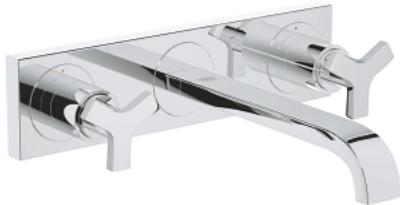

20 192 000 ALLURE 3-HOLE BASIN MIXER M-SIZE

PRODUCT DESCRIPTION

- Colour: chrome
- wall mounted
- without concealed body
- final installation set for
- 32 706 000
- with plate
- valves hot/cold with headparts 1/2" - 180°
- GROHE LongLife finish
- flow limiter 8 l/min.
- spout with mousseur
- centre distance 200 mm
- projection 220 mm

20 192 000 ALLURE 3-HOLE BASIN MIXER M-SIZE

SPARE PARTS, September 2009 – now

- 1: Handle (Spare part-nr. 46611000)
- 1.1: Replacement handle connection kit (Spare part-nr. 45605000)
- 2: Extension (Spare part-nr. 45607000)
- 3: Sealing washer (Spare part-nr. 48046000)
- 4: Extension 20-80 (Spare part-nr. 45202000)
- 5: Mousseur (Spare part-nr. 13220000)
- 6: Flow restrictor (Spare part-nr. 46324000)