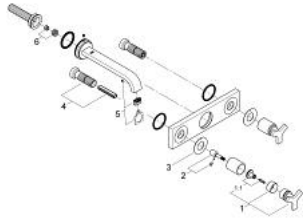

20 192 000 ALLURE 3-HOLE BASIN MIXER M-SIZE

PRODUCT DESCRIPTION

- Colour: chrome
- wall mounted
- without concealed body
- final installation set for
- 32 706 000
- with plate
- valves hot/cold with headparts 1/2" - 180°
- GROHE LongLife finish
- flow limiter 8 l/min.
- spout with mousseur
- centre distance 200 mm
- projection 220 mm

20 192 000 ALLURE 3-HOLE BASIN MIXER M-SIZE

SPARE PARTS, September 2009 – now

- 1: Handle (Spare part-nr. 46611000)
- 1.1: Replacement handle connection kit (Spare part-nr. 45605000)
- 2: Extension (Spare part-nr. 45607000)
- 3: Sealing washer (Spare part-nr. 48046000)
- 4: Extension 20-80 (Spare part-nr. 45202000)
- 5: Mousseur (Spare part-nr. 13220000)
- 6: Flow restrictor (Spare part-nr. 46324000)