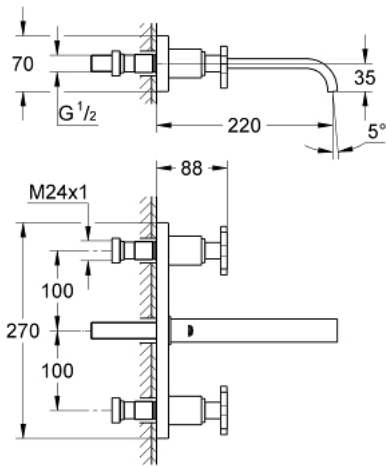

20 192 000 ALLURE 3-HOLE BASIN MIXER M-SIZE

PRODUCT DESCRIPTION

- Colour: chrome
- wall mounted
- without concealed body
- final installation set for
- 32 706 000
- with plate
- valves hot/cold with headparts 1/2" - 180°
- GROHE LongLife finish
- flow limiter 8 l/min.
- spout with mousseur
- centre distance 200 mm
- projection 220 mm

20 192 000 ALLURE 3-HOLE BASIN MIXER M-SIZE

SPARE PARTS, September 2009 – now

- 1: Handle (Spare part-nr. 46611000)
- 1.1: Replacement handle connection kit (Spare part-nr. 45605000)
- 2: Extension (Spare part-nr. 45607000)
- 3: Sealing washer (Spare part-nr. 48046000)
- 4: Extension 20-80 (Spare part-nr. 45202000)
- 5: Mousseur (Spare part-nr. 13220000)
- 6: Flow restrictor (Spare part-nr. 46324000)