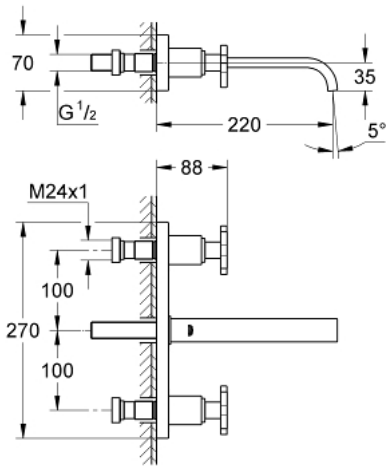

20 192 000 **ALLURE THREE-HOLE BASIN MIXER 1/2"**  
**M-SIZE**

**PRODUCT DESCRIPTION**

- Colour: chrome
- wall mounted
- without concealed body
- set for final installation for
- 32 706 000
- with metal plate
- valves hot/cold with headparts 1/2" - 180°
- GROHE LongLife finish
- flow limiter 8 l/min.
- spout with mousseur
- center distance 200 mm
- projection 220 mm

20 192 000 **ALLURE THREE-HOLE BASIN MIXER 1/2"**  
**M-SIZE**

**SPARE PARTS**, 9月 2009 – now

- 1: Handle (Spare part-nr. 46611000)
- 1.1: Replacement handle connection kit (Spare part-nr. 45605000)
- 2: Extension for spindle (Spare part-nr. 45607000)
- 3: Sealing washer (Spare part-nr. 48046000)
- 4: Extension set, 80 mm (Spare part-nr. 45202000)
- 5: Mousseur (Spare part-nr. 13220000)
- 6: Flow limiter (Spare part-nr. 46324000)