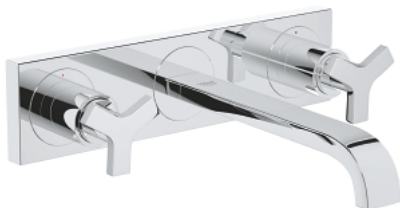

20 192 000 **ALLURE THREE-HOLE BASIN MIXER 1/2"**  
**M-SIZE**

**PRODUCT DESCRIPTION**

- Colour: chrome
- wall mounted
- without concealed body
- set for final installation for
- 32 706 000
- with metal plate
- valves hot/cold with headparts 1/2" - 180°
- GROHE LongLife finish
- flow limiter 8 l/min.
- spout with mousseur
- center distance 200 mm
- projection 220 mm

20 192 000 **ALLURE THREE-HOLE BASIN MIXER 1/2"**  
**M-SIZE**

**SPARE PARTS**, 9月 2009 – now

- 1: Handle (Spare part-nr. 46611000)
- 1.1: Replacement handle connection kit (Spare part-nr. 45605000)
- 2: Extension for spindle (Spare part-nr. 45607000)
- 3: Sealing washer (Spare part-nr. 48046000)
- 4: Extension set, 80 mm (Spare part-nr. 45202000)
- 5: Mousseur (Spare part-nr. 13220000)
- 6: Flow limiter (Spare part-nr. 46324000)