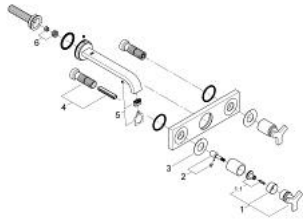

20 192 000 **ALLURE THREE-HOLE BASIN MIXER 1/2"**  
**M-SIZE**

**PRODUCT DESCRIPTION**

- Colour: chrome
- wall mounted
- without concealed body
- set for final installation for
- 32 706 000
- with metal plate
- valves hot/cold with headparts 1/2" - 180°
- GROHE LongLife finish
- flow limiter 8 l/min.
- spout with mousseur
- center distance 200 mm
- projection 220 mm

20 192 000 **ALLURE THREE-HOLE BASIN MIXER 1/2"**  
**M-SIZE**

**SPARE PARTS**, 9月 2009 – now

- 1: Handle (Spare part-nr. 46611000)
- 1.1: Replacement handle connection kit (Spare part-nr. 45605000)
- 2: Extension for spindle (Spare part-nr. 45607000)
- 3: Sealing washer (Spare part-nr. 48046000)
- 4: Extension set, 80 mm (Spare part-nr. 45202000)
- 5: Mousseur (Spare part-nr. 13220000)
- 6: Flow limiter (Spare part-nr. 46324000)