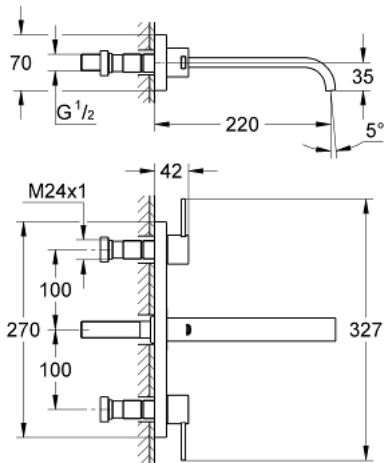

20 193 000 ALLURE 3-HOLE BASIN MIXER M-SIZE

PRODUCT DESCRIPTION

- Colour: chrome
- wall mounted
- without concealed body
- for use with rough-in set 29 025 002
- with lever handles
- with plate
- valves hot/cold with ceramic headparts 1/2" - 90°
- GROHE LongLife finish
- flow limiter 8 l/min.
- spout with mousseur
- centre distance 200 mm
- projection 220 mm

20 193 000 ALLURE 3-HOLE BASIN MIXER M-SIZE

SPARE PARTS, September 2009 – now

- 1: Handle (Spare part-nr. 48043000)
- 1.1: Replacement handle connection kit (Spare part-nr. 45186000)
 - 1.1.1: O-ring $\varnothing 18.2 \times \varnothing 1.7$ (Spare part-nr. 0392400M)
- 2: Extension (Spare part-nr. 48044000)
- 3: Sealing washer (Spare part-nr. 48046000)
- 4: Extension 20-80 (Spare part-nr. 45202000)
- 5: Mousseur (Spare part-nr. 13220000)
- 6: Flow restrictor (Spare part-nr. 46324000)