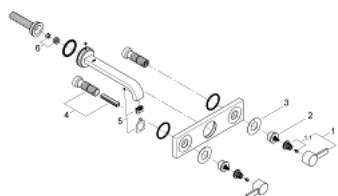

20 193 000 ALLURE 3-HOLE BASIN MIXER M-SIZE

PRODUCT DESCRIPTION

- Colour: chrome
- wall mounted
- without concealed body
- for use with rough-in set 29 025 002
- with lever handles
- with plate
- valves hot/cold with ceramic headparts 1/2" - 90°
- GROHE LongLife finish
- flow limiter 8 l/min.
- spout with mousseur
- centre distance 200 mm
- projection 220 mm

20 193 000 ALLURE 3-HOLE BASIN MIXER M-SIZE

SPARE PARTS, September 2009 – now

- 1: Handle (Spare part-nr. 48043000)
- 1.1: Replacement handle connection kit (Spare part-nr. 45186000)
 - 1.1.1: O-ring $\varnothing 18.2 \times \varnothing 1.7$ (Spare part-nr. 0392400M)
- 2: Extension (Spare part-nr. 48044000)
- 3: Sealing washer (Spare part-nr. 48046000)
- 4: Extension 20-80 (Spare part-nr. 45202000)
- 5: Mousseur (Spare part-nr. 13220000)
- 6: Flow restrictor (Spare part-nr. 46324000)