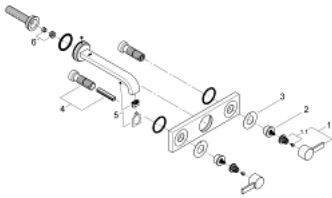

20 193 000 **ALLURE THREE-HOLE BASIN MIXER 1/2"**  
**M-SIZE**

**PRODUCT DESCRIPTION**

- Colour: chrome
- wall mounted
- without concealed body
- for use with rough-in set 29 025 002
- with lever handles
- with metal plate
- valves hot/cold with ceramic headparts 1/2" - 90°
- GROHE LongLife finish
- flow limiter 8 l/min.
- spout with mousseur
- center distance 200 mm
- projection 220 mm

20 193 000 **ALLURE THREE-HOLE BASIN MIXER 1/2"**  
**M-SIZE**

**SPARE PARTS**, 9月 2009 – now

- 1: Handle (Spare part-nr. 48043000)
- 1.1: Replacement handle connection kit (Spare part-nr. 45186000)
  - 1.1.1: O-ring Ø 18.2 x Ø 1.7 (Spare part-nr. 0392400M)
- 2: Extension for spindle (Spare part-nr. 48044000)
- 3: Sealing washer (Spare part-nr. 48046000)
- 4: Extension set, 80 mm (Spare part-nr. 45202000)
- 5: Mousseur (Spare part-nr. 13220000)
- 6: Flow limiter (Spare part-nr. 46324000)