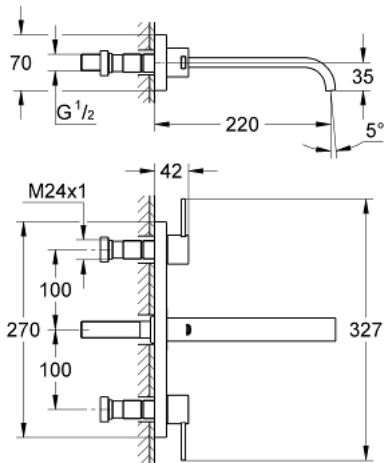

20 193 000 **ALLURE THREE-HOLE BASIN MIXER 1/2"**  
**M-SIZE**

**PRODUCT DESCRIPTION**

- Colour: chrome
- wall mounted
- without concealed body
- for use with rough-in set 29 025 002
- with lever handles
- with metal plate
- valves hot/cold with ceramic headparts 1/2" - 90°
- GROHE LongLife finish
- flow limiter 8 l/min.
- spout with mousseur
- center distance 200 mm
- projection 220 mm

20 193 000 **ALLURE THREE-HOLE BASIN MIXER 1/2"**  
**M-SIZE**

**SPARE PARTS**, 9月 2009 – now

- 1: Handle (Spare part-nr. 48043000)
- 1.1: Replacement handle connection kit (Spare part-nr. 45186000)
  - 1.1.1: O-ring Ø 18.2 x Ø 1.7 (Spare part-nr. 0392400M)
- 2: Extension for spindle (Spare part-nr. 48044000)
- 3: Sealing washer (Spare part-nr. 48046000)
- 4: Extension set, 80 mm (Spare part-nr. 45202000)
- 5: Mousseur (Spare part-nr. 13220000)
- 6: Flow limiter (Spare part-nr. 46324000)