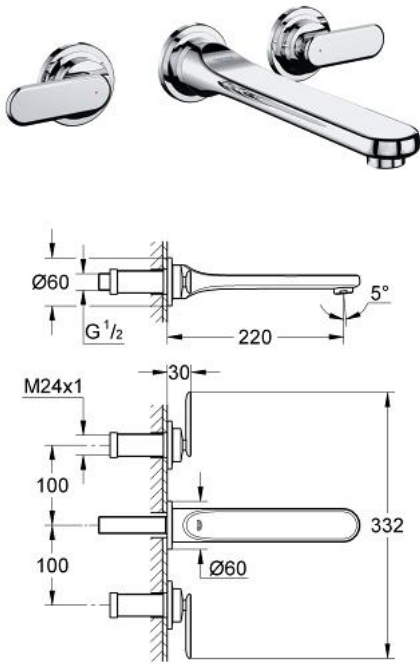

20 195 000 VERIS 3-HOLE BASIN MIXER M-SIZE

PRODUCT DESCRIPTION

- Colour: chrome
- wall mounted
- trim set for use with rough-in set 29 025 000
- without concealed body
- valves hot/cold with ceramic headparts 1/2° - 90°
- GROHE LongLife finish
- SpeedClean Mousseur
- centre distance 200 mm
- projection 220 mm
- minimum pressure 1,0 bar

20 195 000 **VERIS 3-HOLE BASIN MIXER**
M-SIZE

SPARE PARTS, September 2009 – now

- 1: Handle (Spare part-nr. 48015000)
- 2: Handle (Spare part-nr. 48016000)
- 3: Flow straightener (Spare part-nr. 64447000)
- 4: Extension (Spare part-nr. 45988000)