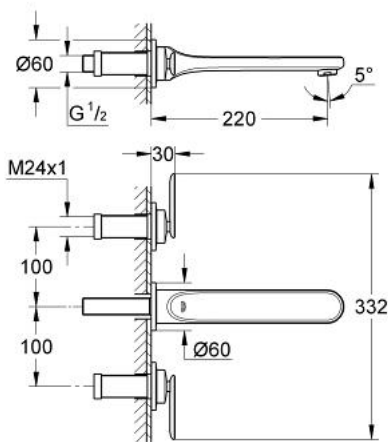

20 195 000 **VERIS THREE-HOLE BASIN MIXER 1/2"**  
**M-SIZE**

**PRODUCT DESCRIPTION**

- Colour: chrome
- wall mounted
- trim set for use with rough-in set 29 025 000
- without concealed body
- valves hot/cold with ceramic headparts 1/2" - 90°
- GROHE LongLife finish
- SpeedClean mousseur
- center distance 200 mm
- projection 220 mm
- min. recommended pressure 1.0 bar

20 195 000 **VERIS THREE-HOLE BASIN MIXER 1/2"**  
**M-SIZE**

**SPARE PARTS**, 9月 2009 – now

- 1: Handle (Spare part-nr. 48015000)
- 2: Handle (Spare part-nr. 48016000)
- 3: Flow straightener (Spare part-nr. 64447000)
- 4: Extension for spindle (Spare part-nr. 45988000)