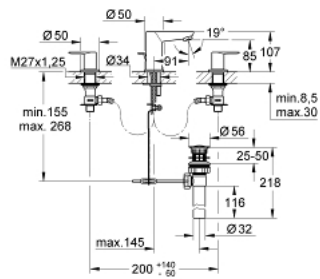

## 20 196 000 BAULOO 3-HOLE BASIN MIXER

### PRODUCT DESCRIPTION

- Colour: chrome
- metal lever
- ceramic headpart
- chrome finish
- spout with mousseur
- pop-up waste set 1 1/4"
- flexible connection hoses

## 20 196 000 BAULoop 3-HOLE BASIN MIXER

### SPARE PARTS, November 2019 – now

- 1: Handle pair (Spare part-nr. 48318000)
- 2: Ceramic headpart, 1/2" (Spare part-nr. 45882000)
- 2.1: O-ring  $\varnothing 18.2 \times \varnothing 1.7$  (Spare part-nr. 0392400M)
- 3: Ceramic headpart, 1/2" (Spare part-nr. 45883000)
- 3.1: O-ring  $\varnothing 18.2 \times \varnothing 1.7$  (Spare part-nr. 0392400M)
- 4: Mousseur (Spare part-nr. 13929000)
- 5: Shank mounting kit (Spare part-nr. 46671000)
- 6: Mounting wrench (Spare part-nr. 19017000)\*