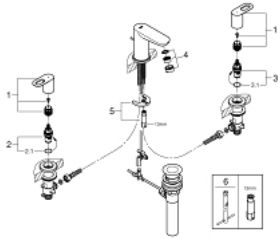

## 20 196 000 BAULOO 3-HOLE BASIN MIXER

### PRODUCT DESCRIPTION

- Colour: chrome
- metal lever
- ceramic headpart
- chrome finish
- spout with mousseur
- pop-up waste set 1 1/4"
- flexible connection hoses

## 20 196 000 BAULoop 3-HOLE BASIN MIXER

### SPARE PARTS, November 2019 – now

- 1: Handle pair (Spare part-nr. 48318000)
- 2: Ceramic headpart, 1/2" (Spare part-nr. 45882000)
- 2.1: O-ring  $\varnothing 18.2 \times \varnothing 1.7$  (Spare part-nr. 0392400M)
- 3: Ceramic headpart, 1/2" (Spare part-nr. 45883000)
- 3.1: O-ring  $\varnothing 18.2 \times \varnothing 1.7$  (Spare part-nr. 0392400M)
- 4: Mousseur (Spare part-nr. 13929000)
- 5: Shank mounting kit (Spare part-nr. 46671000)
- 6: Mounting wrench (Spare part-nr. 19017000)\*