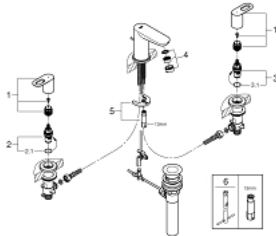

## 20 196 000 BAULOOP THREE-HOLE BASIN MIXER 1/2"

### PRODUCT DESCRIPTION

- Colour: chrome
- metal lever
- ceramic headpart 1/2", 90°
- chrome finish
- spout with mousseur
- pop-up waste set 1"
- flexible connection hoses

## 20 196 000 BAULOOK THREE-HOLE BASIN MIXER 1/2"

### SPARE PARTS, 11月 2019 – now

- 1: Handle pair (Spare part-nr. 48318000)
  - 2: Ceramic headpart 1/2" (Spare part-nr. 45882000)
  - 2.1: O-ring  $\varnothing$  18.2 x  $\varnothing$  1.7 (Spare part-nr. 0392400M)
  - 3: Ceramic headpart 1/2" (Spare part-nr. 45883000)
  - 3.1: O-ring  $\varnothing$  18.2 x  $\varnothing$  1.7 (Spare part-nr. 0392400M)
  - 4: Mousseur (Spare part-nr. 13929000)
  - 5: Shank mounting kit (Spare part-nr. 46671000)
  - 6: Mounting wrench (Spare part-nr. 19017000)\*
- \* Optional accessories