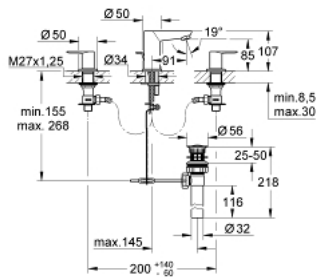

## 20 196 000 BAULOOP THREE-HOLE BASIN MIXER 1/2"

### PRODUCT DESCRIPTION

- Colour: chrome
- metal lever
- ceramic headpart 1/2", 90°
- chrome finish
- spout with mousseur
- pop-up waste set 1"
- flexible connection hoses

## 20 196 000 BAULOOK THREE-HOLE BASIN MIXER 1/2"

### SPARE PARTS, 11月 2019 – now

- 1: Handle pair (Spare part-nr. 48318000)
  - 2: Ceramic headpart 1/2" (Spare part-nr. 45882000)
  - 2.1: O-ring  $\varnothing$  18.2 x  $\varnothing$  1.7 (Spare part-nr. 0392400M)
  - 3: Ceramic headpart 1/2" (Spare part-nr. 45883000)
  - 3.1: O-ring  $\varnothing$  18.2 x  $\varnothing$  1.7 (Spare part-nr. 0392400M)
  - 4: Mousseur (Spare part-nr. 13929000)
  - 5: Shank mounting kit (Spare part-nr. 46671000)
  - 6: Mounting wrench (Spare part-nr. 19017000)\*
- \* Optional accessories