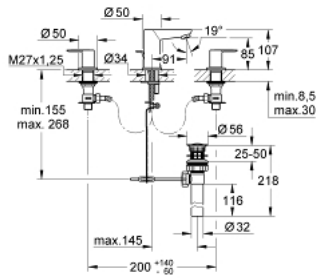

20 197 000 BAUEDGE 3-HOLE BASIN MIXER

PRODUCT DESCRIPTION

- Colour: chrome
- metal lever
- ceramic headpart
- GROHE LongLife finish
- spout with mousseur
- pop-up waste set 1 1/4"
- flexible connection hoses

20 197 000 BAUEDGE 3-HOLE BASIN MIXER

SPARE PARTS, November 2019 – now

- 1: Handle pair (Spare part-nr. 48322000)
- 2: Ceramic headpart, 1/2" (Spare part-nr. 45882000)
- 2.1: O-ring $\varnothing 18.2 \times \varnothing 1.7$ (Spare part-nr. 0392400M)
- 3: Ceramic headpart, 1/2" (Spare part-nr. 45883000)
- 3.1: O-ring $\varnothing 18.2 \times \varnothing 1.7$ (Spare part-nr. 0392400M)
- 4: Mousseur (Spare part-nr. 13929000)
- 5: Shank mounting kit (Spare part-nr. 46671000)
- 6: Mounting wrench (Spare part-nr. 19017000)*