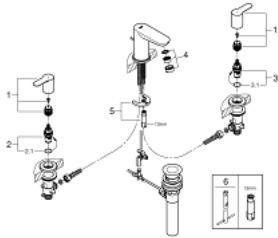

20 197 000 BAUEDGE 3-HOLE BASIN MIXER

PRODUCT DESCRIPTION

- Colour: chrome
- metal lever
- ceramic headpart
- GROHE LongLife finish
- spout with mousseur
- pop-up waste set 1 1/4"
- flexible connection hoses

20 197 000 BAUEDGE 3-HOLE BASIN MIXER

SPARE PARTS, November 2019 – now

- 1: Handle pair (Spare part-nr. 48322000)
- 2: Ceramic headpart, 1/2" (Spare part-nr. 45882000)
- 2.1: O-ring $\varnothing 18.2 \times \varnothing 1.7$ (Spare part-nr. 0392400M)
- 3: Ceramic headpart, 1/2" (Spare part-nr. 45883000)
- 3.1: O-ring $\varnothing 18.2 \times \varnothing 1.7$ (Spare part-nr. 0392400M)
- 4: Mousseur (Spare part-nr. 13929000)
- 5: Shank mounting kit (Spare part-nr. 46671000)
- 6: Mounting wrench (Spare part-nr. 19017000)*