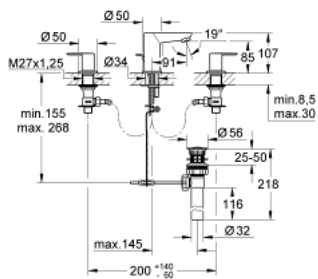

20 197 000 BAUEDGE THREE-HOLE BASIN MIXER 1/2"

PRODUCT DESCRIPTION

- Colour: chrome
- metal lever
- ceramic headpart 1/2", 90°
- GROHE LongLife finish
- spout with mousseur
- pop-up waste set 1"
- flexible connection hoses

20 197 000 BAUEDGE THREE-HOLE BASIN MIXER 1/2"

SPARE PARTS, 11月 2019 – now

- 1: Handle pair (Spare part-nr. 48322000)
 - 2: Ceramic headpart 1/2" (Spare part-nr. 45882000)
 - 2.1: O-ring Ø 18.2 x Ø 1.7 (Spare part-nr. 0392400M)
 - 3: Ceramic headpart 1/2" (Spare part-nr. 45883000)
 - 3.1: O-ring Ø 18.2 x Ø 1.7 (Spare part-nr. 0392400M)
 - 4: Mousseur (Spare part-nr. 13929000)
 - 5: Shank mounting kit (Spare part-nr. 46671000)
 - 6: Mounting wrench (Spare part-nr. 19017000)*
- * Optional accessories