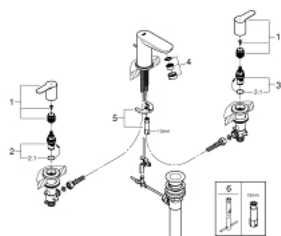

20 197 000 BAUEDGE THREE-HOLE BASIN MIXER 1/2"

PRODUCT DESCRIPTION

- Colour: chrome
- metal lever
- ceramic headpart 1/2", 90°
- GROHE LongLife finish
- spout with mousseur
- pop-up waste set 1"
- flexible connection hoses

20 197 000 BAUEDGE THREE-HOLE BASIN MIXER 1/2"

SPARE PARTS, 11月 2019 – now

- 1: Handle pair (Spare part-nr. 48322000)
 - 2: Ceramic headpart 1/2" (Spare part-nr. 45882000)
 - 2.1: O-ring Ø 18.2 x Ø 1.7 (Spare part-nr. 0392400M)
 - 3: Ceramic headpart 1/2" (Spare part-nr. 45883000)
 - 3.1: O-ring Ø 18.2 x Ø 1.7 (Spare part-nr. 0392400M)
 - 4: Mousseur (Spare part-nr. 13929000)
 - 5: Shank mounting kit (Spare part-nr. 46671000)
 - 6: Mounting wrench (Spare part-nr. 19017000)*
- * Optional accessories