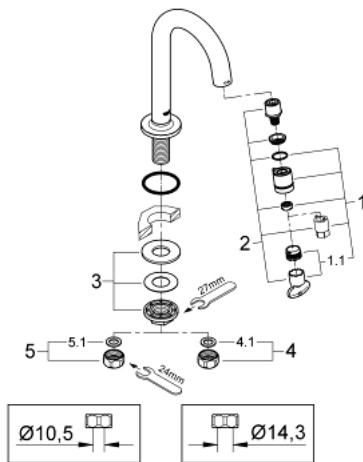

## 20 201 000 UNIVERSAL PILLAR TAP 1/2"

### PRODUCT DESCRIPTION

- Colour: chrome
- C-spout
- Flow-Stop mousseur
- ceramic headpart
- union nut 1/2"
- with 10,5 mm bore
- GROHE LongLife finish
- GROHE EcoJoy - less water, perfect flow
- maximum flow rate (at 3 bar): 5 l/min
- projection 113 mm

### SPARE PARTS, January 2010 – now

1: Handle (Spare part-nr. 48041000)

1.1: Mousseur (Spare part-nr. 13998000)

2: Headpart (Spare part-nr. 48042000)

3: Shank mounting kit (Spare part-nr. 45004000)

4: Coupling nut 1/2" x 14.5 mm (Spare part-nr. 1290200M)

4.1: Fibre seal dia. 12x2 mm (Spare part-nr. 0138900M)

5: Coupling nut 1/2" x 10.5 mm (Spare part-nr. 1290100M)

5.1: Fibre seal dia. 12x2 mm (Spare part-nr. 0138900M)