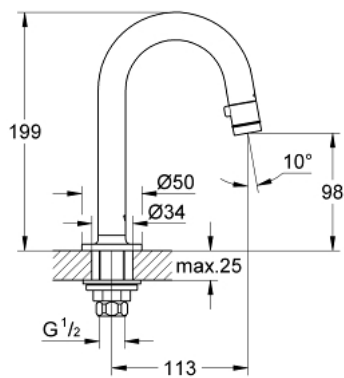

## 20 201 000 UNIVERSAL PILLAR TAP 1/2"

### PRODUCT DESCRIPTION

- Colour: chrome
- C-spout
- Flow-Stop mousseur
- ceramic headpart
- union nut 1/2"
- with 10,5 mm bore
- GROHE LongLife finish
- GROHE EcoJoy - less water, perfect flow
- maximum flow rate (at 3 bar): 5 l/min
- projection 113 mm

### SPARE PARTS, January 2010 – now

1: Handle (Spare part-nr. 48041000)

1.1: Mousseur (Spare part-nr. 13998000)

2: Headpart (Spare part-nr. 48042000)

3: Shank mounting kit (Spare part-nr. 45004000)

4: Coupling nut 1/2" x 14.5 mm (Spare part-nr. 1290200M)

4.1: Fibre seal dia. 12x2 mm (Spare part-nr. 0138900M)

5: Coupling nut 1/2" x 10.5 mm (Spare part-nr. 1290100M)

5.1: Fibre seal dia. 12x2 mm (Spare part-nr. 0138900M)