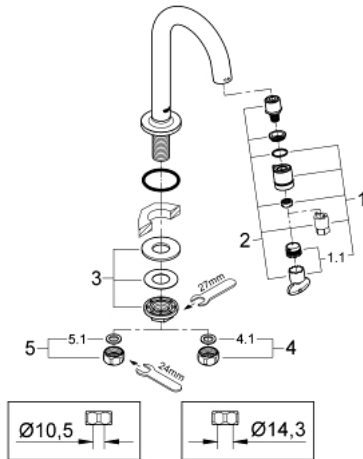

## 20 201 DC0 UNIVERSAL PILLAR TAP 1/2"

### PRODUCT DESCRIPTION

- Colour: Supersteel
- C-spout
- Flow-Stop mousseur
- ceramic headpart
- union nut 1/2"
- with 10,5 mm bore
- GROHE LongLife finish
- GROHE EcoJoy - less water, perfect flow
- maximum flow rate (at 3 bar): 5 l/min
- projection 113 mm

### SPARE PARTS, October 2019 – now

- 1: Handle (Spare part-nr. 48041DC0)
- 2: Headpart (Spare part-nr. 48042000)
- 3: Shank mounting kit (Spare part-nr. 45004000)
- 4: Coupling nut 1/2" x 14.5 mm (Spare part-nr. 1290200M)
- 4.1: Fibre seal dia. 12x2 mm (Spare part-nr. 0138900M)
- 5: Coupling nut 1/2" x 10.5 mm (Spare part-nr. 1290100M)
- 5.1: Fibre seal dia. 12x2 mm (Spare part-nr. 0138900M)