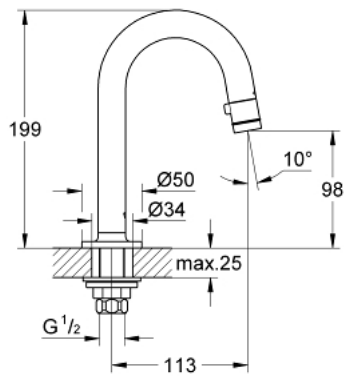

## 20 201 DC0 UNIVERSAL PILLAR TAP 1/2"

### PRODUCT DESCRIPTION

- Colour: Supersteel
- C-spout
- Flow-Stop mousseur
- ceramic headpart
- union nut 1/2"
- with 10,5 mm bore
- GROHE LongLife finish
- GROHE EcoJoy - less water, perfect flow
- maximum flow rate (at 3 bar): 5 l/min
- projection 113 mm

### SPARE PARTS, October 2019 – now

- 1: Handle (Spare part-nr. 48041DC0)
- 2: Headpart (Spare part-nr. 48042000)
- 3: Shank mounting kit (Spare part-nr. 45004000)
- 4: Coupling nut 1/2" x 14.5 mm (Spare part-nr. 1290200M)
- 4.1: Fibre seal dia. 12x2 mm (Spare part-nr. 0138900M)
- 5: Coupling nut 1/2" x 10.5 mm (Spare part-nr. 1290100M)
- 5.1: Fibre seal dia. 12x2 mm (Spare part-nr. 0138900M)