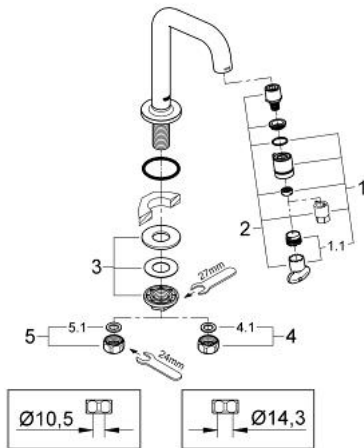

## 20 202 000 UNIVERSAL PILLAR TAP 1/2"

### PRODUCT DESCRIPTION

- Colour: chrome
- 7°-spout
- Flow-Stop mousseur
- ceramic headpart
- union nut 1/2"
- with 10,5 mm bore
- GROHE LongLife finish
- GROHE EcoJoy - less water, perfect flow
- maximum flow rate (at 3 bar): 5 l/min
- projection 114 mm

### SPARE PARTS, January 2010 – now

- 1: Handle (Spare part-nr. 48041000)
- 1.1: Mousseur (Spare part-nr. 13998000)
- 2: Headpart (Spare part-nr. 48042000)
- 3: Shank mounting kit (Spare part-nr. 45004000)
- 4: Coupling nut 1/2" x 14.5 mm (Spare part-nr. 1290200M)
- 4.1: Fibre seal dia. 12x2 mm (Spare part-nr. 0138900M)
- 5: Coupling nut 1/2" x 10.5 mm (Spare part-nr. 1290100M)
- 5.1: Fibre seal dia. 12x2 mm (Spare part-nr. 0138900M)