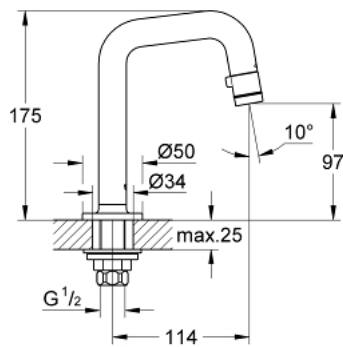

## 20 202 000 UNIVERSAL PILLAR TAP 1/2"

### PRODUCT DESCRIPTION

- Colour: chrome
- 7°-spout
- Flow-Stop mousseur
- ceramic headpart
- union nut 1/2"
- with 10,5 mm bore
- GROHE LongLife finish
- GROHE EcoJoy - less water, perfect flow
- maximum flow rate (at 3 bar): 5 l/min
- projection 114 mm

### SPARE PARTS, January 2010 – now

- 1: Handle (Spare part-nr. 48041000)
- 1.1: Mousseur (Spare part-nr. 13998000)
- 2: Headpart (Spare part-nr. 48042000)
- 3: Shank mounting kit (Spare part-nr. 45004000)
- 4: Coupling nut 1/2" x 14.5 mm (Spare part-nr. 1290200M)
- 4.1: Fibre seal dia. 12x2 mm (Spare part-nr. 0138900M)
- 5: Coupling nut 1/2" x 10.5 mm (Spare part-nr. 1290100M)
- 5.1: Fibre seal dia. 12x2 mm (Spare part-nr. 0138900M)