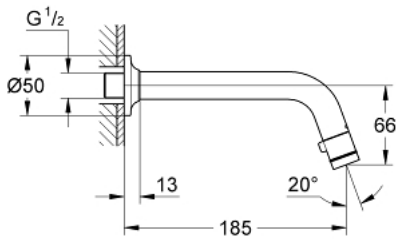

20 203 000 UNIVERSAL WALL-MOUNTED TAP 1/2"

PRODUCT DESCRIPTION

- Colour: chrome
- Flow-Stop mousseur
- ceramic headpart
- connection thread 1/2"
- GROHE LongLife finish
- GROHE EcoJoy - less water, perfect flow
- maximum flow rate (at 3 bar): 5 l/min
- projection 185 mm

20 203 000 UNIVERSAL WALL-MOUNTED TAP 1/2"

SPARE PARTS, January 2010 – now

1: Handle (Spare part-nr. 48041000)

1.1: Mousseur (Spare part-nr. 13998000)

2: Headpart (Spare part-nr. 48042000)