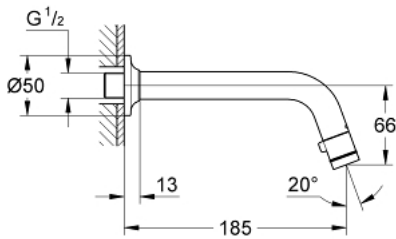

20 203 000 UNIVERSAL WALL-MOUNTED TAP 1/2"

PRODUCT DESCRIPTION

- Colour: chrome
- flow-stop mousseur
- ceramic disk headpart
- connection thread 1/2"
- GROHE LongLife finish
- GROHE EcoJoy - Less water, perfect flow
- maximum flow rate (at 3 bar): 5 l/min
- projection 185 mm

20 203 000 UNIVERSAL WALL-MOUNTED TAP 1/2"

SPARE PARTS, 1月 2010 – now

1: Handle (Spare part-nr. 48041000)

1.1: Mousseur (Spare part-nr. 13998000)

2: Headpart (Spare part-nr. 48042000)