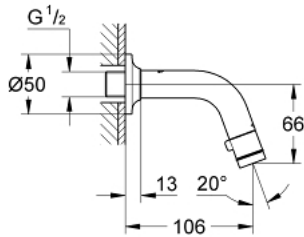

20 205 000 UNIVERSAL WALL-MOUNTED TAP 1/2"

PRODUCT DESCRIPTION

- Colour: chrome
- Flow-Stop mousseur
- ceramic headpart
- connection thread 1/2"
- GROHE LongLife finish
- GROHE EcoJoy - less water, perfect flow
- maximum flow rate (at 3 bar): 5 l/min
- projection 106 mm

20 205 000 UNIVERSAL WALL-MOUNTED TAP 1/2"

SPARE PARTS, January 2010 – now

1: Handle (Spare part-nr. 48041000)

1.1: Mousseur (Spare part-nr. 13998000)

2: Headpart (Spare part-nr. 48042000)