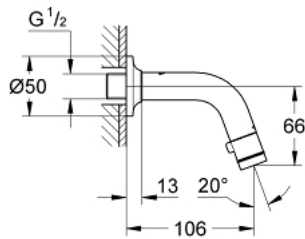

## 20 205 000 UNIVERSAL WALL-MOUNTED TAP 1/2"

### PRODUCT DESCRIPTION

- Colour: chrome
- flow-stop mousseur
- ceramic disk headpart
- connection thread 1/2"
- GROHE LongLife finish
- GROHE EcoJoy - Less water, perfect flow
- maximum flow rate (at 3 bar): 5 l/min
- projection 106 mm

## 20 205 000 UNIVERSAL WALL-MOUNTED TAP 1/2"

**SPARE PARTS**, 1月 2010 – now

1: Handle (Spare part-nr. 48041000)

1.1: Mousseur (Spare part-nr. 13998000)

2: Headpart (Spare part-nr. 48042000)