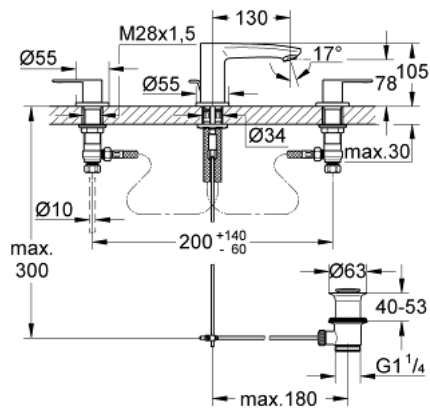

20 208 002 EUROSTYLE COSMOPOLITAN THREE-HOLE BASIN MIXER S-SIZE

PRODUCT DESCRIPTION

- Colour: chrome
- metal lever
- ceramic headparts 1/2", 90°
- GROHE LongLife finish
- GROHE FastFixation installation system with centering support
- spout with mousseur
- pop-up waste set 1 1/4"
- pressure-proof, flexible connection hoses
- pressure-proof, flexible connection hoses between middle-body and side valves
- union nut with 10.5 mm drilling

20 208 002 EUROSTYLE COSMOPOLITAN THREE-HOLE BASIN MIXER S-SIZE

SPARE PARTS, 11月 2021 – now

- 1: Handle pair (Spare part-nr. 48309000)
- 2: Ceramic headpart 1/2" (Spare part-nr. 45882000)
- 2.1: O-ring Ø 18.2 x Ø 1.7 (Spare part-nr. 0392400M)
- 3: Ceramic headpart 1/2" (Spare part-nr. 45883000)
- 3.1: O-ring Ø 18.2 x Ø 1.7 (Spare part-nr. 0392400M)
- 4: Coupling nut 1/2" (Spare part-nr. 1290100M)
- 4.1: Fibre seal Ø 18,5 x Ø 12 x 2 (Spare part-nr. 0138900M)
- 5: Mousseur (Spare part-nr. 13929000)
- 6: Pop-up rod (Spare part-nr. 46739000)
- 7: Connection hose (Spare part-nr. 46255000)
- 8: Base plate (Spare part-nr. 48165000)
- 9: Shank mounting kit (Spare part-nr. 46671000)
- 10: Waste set 1 1/4" (Spare part-nr. 28910000)
- 10.1: Plug (Spare part-nr. 07182000)
- 10.2: Eccentric rod (Spare part-nr. 07052000)
- 11: Mounting wrench (Spare part-nr. 19017000)*
- 12: Eccentric rod (Spare part-nr. 07341000)*
- 13: Coupling nut 1/2" x 14,5 mm (Spare part-nr. 1290200M)*