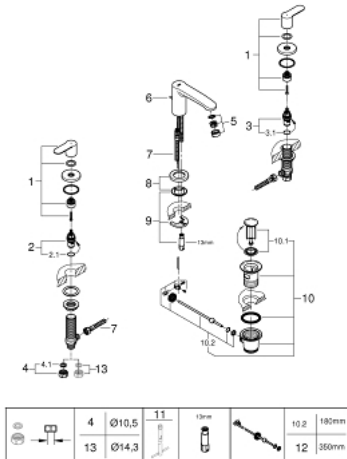

20 208 002 EUROSTYLE COSMOPOLITAN THREE-HOLE BASIN MIXER S-SIZE

PRODUCT DESCRIPTION

- Colour: chrome
- metal lever
- ceramic headparts 1/2", 90°
- GROHE LongLife finish
- GROHE FastFixation installation system with centering support
- spout with mousseur
- pop-up waste set 1 1/4"
- pressure-proof, flexible connection hoses
- pressure-proof, flexible connection hoses between middle-body and side valves
- union nut with 10.5 mm drilling

20 208 002 EUROSTYLE COSMOPOLITAN THREE-HOLE BASIN MIXER S-SIZE

SPARE PARTS, 11月 2021 – now

- 1: Handle pair (Spare part-nr. 48309000)
- 2: Ceramic headpart 1/2" (Spare part-nr. 45882000)
- 2.1: O-ring Ø 18.2 x Ø 1.7 (Spare part-nr. 0392400M)
- 3: Ceramic headpart 1/2" (Spare part-nr. 45883000)
- 3.1: O-ring Ø 18.2 x Ø 1.7 (Spare part-nr. 0392400M)
- 4: Coupling nut 1/2" (Spare part-nr. 1290100M)
- 4.1: Fibre seal Ø 18,5 x Ø 12 x 2 (Spare part-nr. 0138900M)
- 5: Mousseur (Spare part-nr. 13929000)
- 6: Pop-up rod (Spare part-nr. 46739000)
- 7: Connection hose (Spare part-nr. 46255000)
- 8: Base plate (Spare part-nr. 48165000)
- 9: Shank mounting kit (Spare part-nr. 46671000)
- 10: Waste set 1 1/4" (Spare part-nr. 28910000)
- 10.1: Plug (Spare part-nr. 07182000)
- 10.2: Eccentric rod (Spare part-nr. 07052000)
- 11: Mounting wrench (Spare part-nr. 19017000)*
- 12: Eccentric rod (Spare part-nr. 07341000)*
- 13: Coupling nut 1/2" x 14,5 mm (Spare part-nr. 1290200M)*