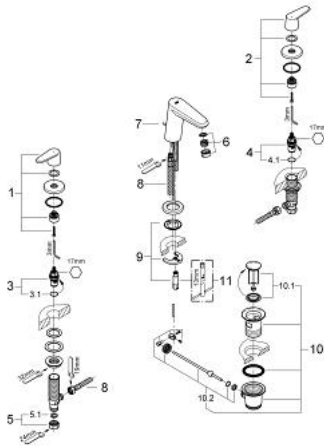

## 20 214 002 EURODISC COSMOPOLITAN 3-HOLE BASIN MIXER S-SIZE

### SPARE PARTS, April 2011 – now

- 1: Handle Eurodisc Cosmopolitan red (Spare part-nr. 48062000)
- 2: Handle Eurodisc Cosmopolitan blue (Spare part-nr. 48061000)
- 3: Ceramic headpart, 1/2" (Spare part-nr. 45882000)
- 3.1: O-ring  $\phi 18.2 \times \phi 1.7$  (Spare part-nr. 0392400M)
- 4: Ceramic headpart, 1/2" (Spare part-nr. 45883000)
- 4.1: O-ring  $\phi 18.2 \times \phi 1.7$  (Spare part-nr. 0392400M)
- 5: Coupling nut 1/2" x 10.5 mm (Spare part-nr. 1290100M)
- 5.1: Fibre seal dia. 12x2 mm (Spare part-nr. 0138900M)
- 6: Mousseur (Spare part-nr. 13929000)
- 7: Pop-up rod (Spare part-nr. 46739000)
- 8: Connection hose (Spare part-nr. 46255000)
- 9: Shank mounting kit (Spare part-nr. 46671000)
- 10: Pop-up waste set 1 1/4" (Spare part-nr. 28910000)
- 10.1: Plug (Spare part-nr. 07182000)
- 10.2: Eccentric rod (Spare part-nr. 07052000)
- 11: Mounting wrench (Spare part-nr. 19017000)\*