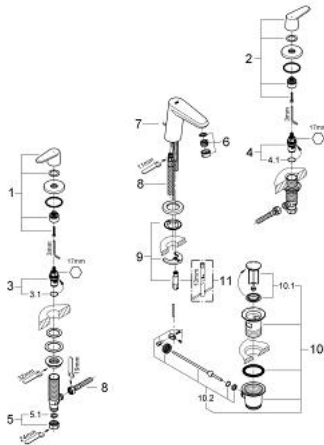

20 214 002 EURODISC COSMOPOLITAN 3-HOLE BASIN MIXER S-SIZE

PRODUCT DESCRIPTION

- Colour: chrome
- spout with mousseur
- GROHE LongLife finish
- metal lever
- ceramic headparts 1/2", 90°
- pop-up waste set 1 1/4"
- GROHE FastFixation installation system with centering support
- pressure-proof, flexible connection hoses
- pressure-proof, flexible connection hoses between middle-body and side valves
- union nut with 10.5 mm drilling

20 214 002 EURODISC COSMOPOLITAN 3-HOLE BASIN MIXER S-SIZE

SPARE PARTS, 4月 2011 – now

- 1: Handle Eurodisc Cosmopolitan red (Spare part-nr. 48062000)
- 2: Handle Eurodisc Cosmopolitan blue (Spare part-nr. 48061000)
- 3: Ceramic headpart 1/2" (Spare part-nr. 45882000)
- 3.1: O-ring $\varnothing 18.2 \times \varnothing 1.7$ (Spare part-nr. 0392400M)
- 4: Ceramic headpart 1/2" (Spare part-nr. 45883000)
- 4.1: O-ring $\varnothing 18.2 \times \varnothing 1.7$ (Spare part-nr. 0392400M)
- 5: Coupling nut 1/2" (Spare part-nr. 1290100M)
- 5.1: Fibre seal $\varnothing 18,5 \times \varnothing 12 \times 2$ (Spare part-nr. 0138900M)
- 6: Mousseur (Spare part-nr. 13929000)
- 7: Pop-up rod (Spare part-nr. 46739000)
- 8: Connection hose (Spare part-nr. 46255000)
- 9: Shank mounting kit (Spare part-nr. 46671000)
- 10: Waste set 1 1/4" (Spare part-nr. 28910000)
- 10.1: Plug (Spare part-nr. 07182000)
- 10.2: Eccentric rod (Spare part-nr. 07052000)
- 11: Mounting wrench (Spare part-nr. 19017000)*