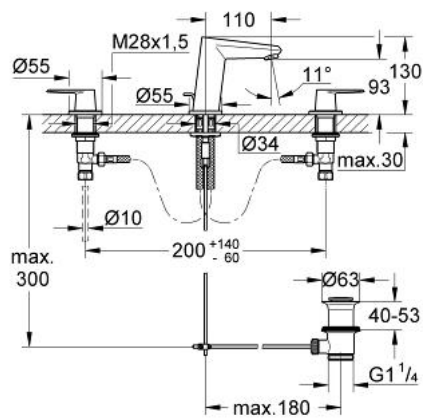

20 214 002 EURODISC COSMOPOLITAN 3-HOLE BASIN MIXER S-SIZE

PRODUCT DESCRIPTION

- Colour: chrome
- spout with mousseur
- GROHE LongLife finish
- metal lever
- ceramic headparts 1/2", 90°
- pop-up waste set 1 1/4"
- GROHE FastFixation installation system with centering support
- pressure-proof, flexible connection hoses
- pressure-proof, flexible connection hoses between middle-body and side valves
- union nut with 10.5 mm drilling

20 214 002 EURODISC COSMOPOLITAN 3-HOLE BASIN MIXER S-SIZE

SPARE PARTS, 4月 2011 – now

- 1: Handle Eurodisc Cosmopolitan red (Spare part-nr. 48062000)
- 2: Handle Eurodisc Cosmopolitan blue (Spare part-nr. 48061000)
- 3: Ceramic headpart 1/2" (Spare part-nr. 45882000)
- 3.1: O-ring $\varnothing 18.2 \times \varnothing 1.7$ (Spare part-nr. 0392400M)
- 4: Ceramic headpart 1/2" (Spare part-nr. 45883000)
- 4.1: O-ring $\varnothing 18.2 \times \varnothing 1.7$ (Spare part-nr. 0392400M)
- 5: Coupling nut 1/2" (Spare part-nr. 1290100M)
- 5.1: Fibre seal $\varnothing 18,5 \times \varnothing 12 \times 2$ (Spare part-nr. 0138900M)
- 6: Mousseur (Spare part-nr. 13929000)
- 7: Pop-up rod (Spare part-nr. 46739000)
- 8: Connection hose (Spare part-nr. 46255000)
- 9: Shank mounting kit (Spare part-nr. 46671000)
- 10: Waste set 1 1/4" (Spare part-nr. 28910000)
- 10.1: Plug (Spare part-nr. 07182000)
- 10.2: Eccentric rod (Spare part-nr. 07052000)
- 11: Mounting wrench (Spare part-nr. 19017000)*