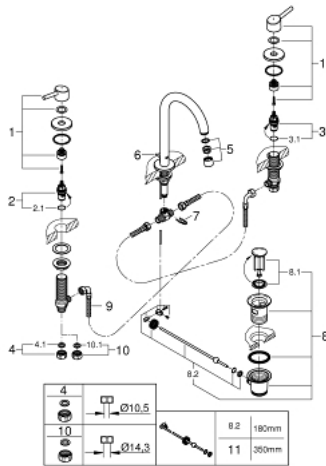

20 216 001 **CONCETTO 3-HOLE BASIN MIXER** **L-SIZE**

PRODUCT DESCRIPTION

- Colour: chrome
- ceramic headpart
- GROHE LongLife finish
- GROHE FastFixation installation system with centering support
- spout with mousseur
- pop-up waste set 1 1/4"
- pressure-proof, flexible connection hoses between middle-body and side valves
- union nut with 10.5 mm drilling

20 216 001 **CONCETTO 3-HOLE BASIN MIXER**
L-SIZE

SPARE PARTS, February 2019 – now

- 1: Handle pair (Spare part-nr. 48310000)
 - 2: Ceramic headpart, 1/2" (Spare part-nr. 45882000)
 - 2.1: O-ring $\varnothing 18.2 \times \varnothing 1.7$ (Spare part-nr. 0392400M)
 - 3: Ceramic headpart, 1/2" (Spare part-nr. 45883000)
 - 3.1: O-ring $\varnothing 18.2 \times \varnothing 1.7$ (Spare part-nr. 0392400M)
 - 4: Coupling nut 1/2" x 10.5 mm (Spare part-nr. 1290100M)
 - 4.1: Fibre seal dia. 12x2 mm (Spare part-nr. 0138900M)
 - 5: Mousseur (Spare part-nr. 06574000)
 - 6: Pop-up rod (Spare part-nr. 65196000)
 - 7: Fixing clamp (Spare part-nr. 6554100M)
 - 8: Pop-up waste set 1 1/4" (Spare part-nr. 28910000)
 - 8.1: Plug (Spare part-nr. 07182000)
 - 8.2: Eccentric rod (Spare part-nr. 07052000)
 - 9: Flexible connection hose (Spare part-nr. 45704000)
 - 10: Coupling nut 1/2" x 14.5 mm (Spare part-nr. 1290200M)*
 - 11: Eccentric rod (Spare part-nr. 07341000)*
- * Optional accessories