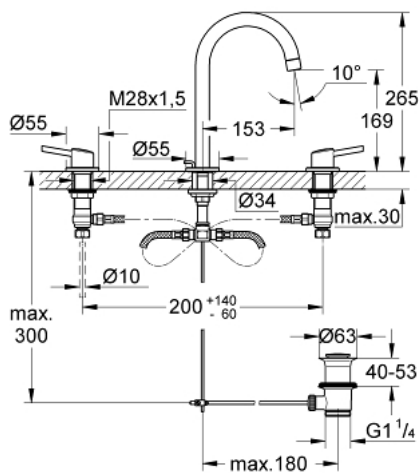

20 216 001 **CONCETTO 3-HOLE BASIN MIXER** **L-SIZE**

PRODUCT DESCRIPTION

- Colour: chrome
- ceramic headpart
- GROHE LongLife finish
- GROHE FastFixation installation system with centering support
- spout with mousseur
- pop-up waste set 1 1/4"
- pressure-proof, flexible connection hoses between middle-body and side valves
- union nut with 10.5 mm drilling

20 216 001 **CONCETTO 3-HOLE BASIN MIXER**
L-SIZE

SPARE PARTS, February 2019 – now

- 1: Handle pair (Spare part-nr. 48310000)
 - 2: Ceramic headpart, 1/2" (Spare part-nr. 45882000)
 - 2.1: O-ring $\varnothing 18.2 \times \varnothing 1.7$ (Spare part-nr. 0392400M)
 - 3: Ceramic headpart, 1/2" (Spare part-nr. 45883000)
 - 3.1: O-ring $\varnothing 18.2 \times \varnothing 1.7$ (Spare part-nr. 0392400M)
 - 4: Coupling nut 1/2" x 10.5 mm (Spare part-nr. 1290100M)
 - 4.1: Fibre seal dia. 12x2 mm (Spare part-nr. 0138900M)
 - 5: Mousseur (Spare part-nr. 06574000)
 - 6: Pop-up rod (Spare part-nr. 65196000)
 - 7: Fixing clamp (Spare part-nr. 6554100M)
 - 8: Pop-up waste set 1 1/4" (Spare part-nr. 28910000)
 - 8.1: Plug (Spare part-nr. 07182000)
 - 8.2: Eccentric rod (Spare part-nr. 07052000)
 - 9: Flexible connection hose (Spare part-nr. 45704000)
 - 10: Coupling nut 1/2" x 14.5 mm (Spare part-nr. 1290200M)*
 - 11: Eccentric rod (Spare part-nr. 07341000)*
- * Optional accessories