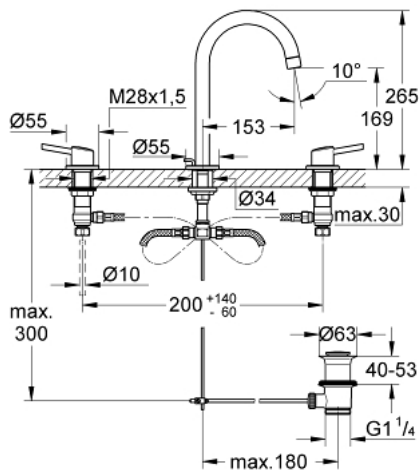

## 20 216 001 **CONCETTO THREE-HOLE BASIN MIXER 1/2"** **L-SIZE**

### PRODUCT DESCRIPTION

- Colour: chrome
- ceramic headpart 1/2", 90°
- GROHE LongLife finish
- GROHE FastFixation installation system with centering support
- spout with mousseur
- pop-up waste set 1 1/4"
- pressure-proof, flexible connection hoses between middle-body and side valves
- union nut with 10.5 mm drilling

## 20 216 001 CONCETTO THREE-HOLE BASIN MIXER 1/2" L-SIZE

### SPARE PARTS, 2月 2019 – now

- 1: Handle pair (Spare part-nr. 48310000)
- 2: Ceramic headpart 1/2" (Spare part-nr. 45882000)
- 2.1: O-ring Ø 18.2 x Ø 1.7 (Spare part-nr. 0392400M)
- 3: Ceramic headpart 1/2" (Spare part-nr. 45883000)
- 3.1: O-ring Ø 18.2 x Ø 1.7 (Spare part-nr. 0392400M)
- 4: Coupling nut 1/2" (Spare part-nr. 1290100M)
- 4.1: Fibre seal Ø 18,5 x Ø 12 x 2 (Spare part-nr. 0138900M)
- 5: Mousseur (Spare part-nr. 06574000)
- 6: Pop-up rod (Spare part-nr. 65196000)
- 7: Fixing clamp (Spare part-nr. 6554100M)
- 8: Waste set 1 1/4" (Spare part-nr. 28910000)
- 8.1: Plug (Spare part-nr. 07182000)
- 8.2: Eccentric rod (Spare part-nr. 07052000)
- 9: Flexible connection hose (Spare part-nr. 45704000)
- 10: Coupling nut 1/2" x 14.5 mm (Spare part-nr. 1290200M)\*
- 11: Eccentric rod (Spare part-nr. 07341000)\*