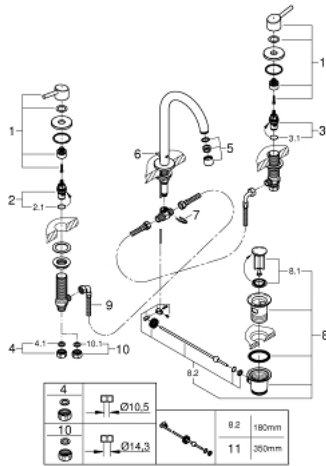

## 20 216 001 **CONCETTO THREE-HOLE BASIN MIXER 1/2"** **L-SIZE**

### PRODUCT DESCRIPTION

- Colour: chrome
- ceramic headpart 1/2", 90°
- GROHE LongLife finish
- GROHE FastFixation installation system with centering support
- spout with mousseur
- pop-up waste set 1 1/4"
- pressure-proof, flexible connection hoses between middle-body and side valves
- union nut with 10.5 mm drilling

## 20 216 001 CONCETTO THREE-HOLE BASIN MIXER 1/2" L-SIZE

### SPARE PARTS, 2月 2019 – now

- 1: Handle pair (Spare part-nr. 48310000)
- 2: Ceramic headpart 1/2" (Spare part-nr. 45882000)
- 2.1: O-ring Ø 18.2 x Ø 1.7 (Spare part-nr. 0392400M)
- 3: Ceramic headpart 1/2" (Spare part-nr. 45883000)
- 3.1: O-ring Ø 18.2 x Ø 1.7 (Spare part-nr. 0392400M)
- 4: Coupling nut 1/2" (Spare part-nr. 1290100M)
- 4.1: Fibre seal Ø 18,5 x Ø 12 x 2 (Spare part-nr. 0138900M)
- 5: Mousseur (Spare part-nr. 06574000)
- 6: Pop-up rod (Spare part-nr. 65196000)
- 7: Fixing clamp (Spare part-nr. 6554100M)
- 8: Waste set 1 1/4" (Spare part-nr. 28910000)
- 8.1: Plug (Spare part-nr. 07182000)
- 8.2: Eccentric rod (Spare part-nr. 07052000)
- 9: Flexible connection hose (Spare part-nr. 45704000)
- 10: Coupling nut 1/2" x 14.5 mm (Spare part-nr. 1290200M)\*
- 11: Eccentric rod (Spare part-nr. 07341000)\*