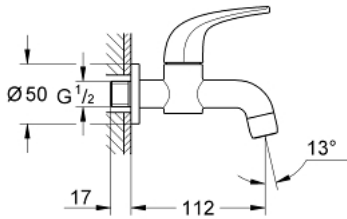

20 236 000 **GROHE BAUCURVE BIBTAP**

**PRODUCT DESCRIPTION**

- Colour: chrome
- wall mounted
- metal lever
- ceramic headpart
- mousseur
- GROHE LongLife finish

### SPARE PARTS, June 2010 – now

1: Handle (Spare part-nr. 48120000)

1.1: Replacement handle connection kit (Spare part-nr. 45186000)

1.1.1: O-ring  $\varnothing 18.2 \times \varnothing 1.7$  (Spare part-nr. 0392400M)

2: Ceramic headpart, 1/2" (Spare part-nr. 45882000)

2.1: O-ring  $\varnothing 18.2 \times \varnothing 1.7$  (Spare part-nr. 0392400M)

3: Mousseur (Spare part-nr. 13928000)