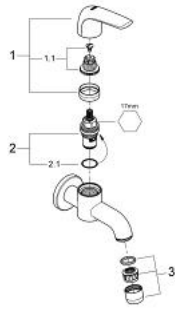

20 236 000 **GROHE BAUCURVE BIBTAP**

**PRODUCT DESCRIPTION**

- Colour: chrome
- wall mounted
- metal lever
- ceramic headpart
- mousseur
- GROHE LongLife finish

### SPARE PARTS, June 2010 – now

1: Handle (Spare part-nr. 48120000)

1.1: Replacement handle connection kit (Spare part-nr. 45186000)

1.1.1: O-ring  $\varnothing 18.2 \times \varnothing 1.7$  (Spare part-nr. 0392400M)

2: Ceramic headpart, 1/2" (Spare part-nr. 45882000)

2.1: O-ring  $\varnothing 18.2 \times \varnothing 1.7$  (Spare part-nr. 0392400M)

3: Mousseur (Spare part-nr. 13928000)