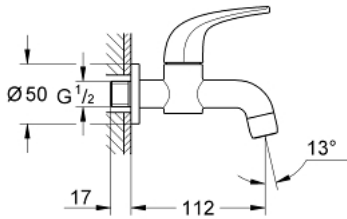

20 236 000 **GROHE BAUCURVE BIBTAP 1/2"**

PRODUCT DESCRIPTION

- Colour: chrome
- wall mounted
- metal lever
- ceramic headpart 1/2", 90°
- mousseur
- GROHE LongLife finish

20 236 000 GROHE BAUCURVE BIBTAP 1/2"

SPARE PARTS, 6月 2010 – now

1: Handle (Spare part-nr. 48120000)

1.1: Replacement handle connection kit (Spare part-nr. 45186000)

1.1.1: O-ring $\varnothing 18.2 \times \varnothing 1.7$ (Spare part-nr. 0392400M)

2: Ceramic headpart 1/2" (Spare part-nr. 45882000)

2.1: O-ring $\varnothing 18.2 \times \varnothing 1.7$ (Spare part-nr. 0392400M)

3: Mousseur (Spare part-nr. 13928000)