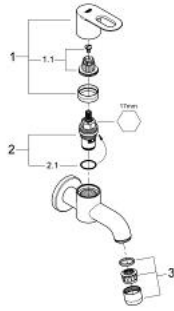

20 237 000 **BAULOOP BIBTAP**

**PRODUCT DESCRIPTION**

- Colour: chrome
- wall mounted
- metal lever
- ceramic headpart
- mousseur
- GROHE LongLife finish

## 20 237 000 BAULOOP BIBTAP

### SPARE PARTS, June 2010 – now

1: Handle (Spare part-nr. 48121000)

1.1: Replacement handle connection kit (Spare part-nr. 45186000)

1.1.1: O-ring  $\varnothing 18.2 \times \varnothing 1.7$  (Spare part-nr. 0392400M)

2: Ceramic headpart, 1/2" (Spare part-nr. 45882000)

2.1: O-ring  $\varnothing 18.2 \times \varnothing 1.7$  (Spare part-nr. 0392400M)

3: Mousseur (Spare part-nr. 13928000)