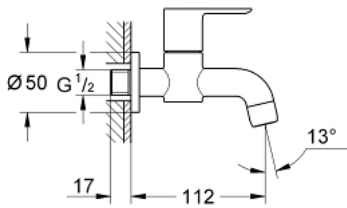

20 237 000 **BAULOOP BIBTAP**

**PRODUCT DESCRIPTION**

- Colour: chrome
- wall mounted
- metal lever
- ceramic headpart
- mousseur
- GROHE LongLife finish

### SPARE PARTS, June 2010 – now

1: Handle (Spare part-nr. 48121000)

1.1: Replacement handle connection kit (Spare part-nr. 45186000)

1.1.1: O-ring  $\varnothing 18.2 \times \varnothing 1.7$  (Spare part-nr. 0392400M)

2: Ceramic headpart, 1/2" (Spare part-nr. 45882000)

2.1: O-ring  $\varnothing 18.2 \times \varnothing 1.7$  (Spare part-nr. 0392400M)

3: Mousseur (Spare part-nr. 13928000)