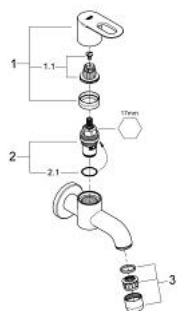

20 237 000 **BAULOOP BIBTAP 1/2"**

PRODUCT DESCRIPTION

- Colour: chrome
- wall mounted
- metal lever
- ceramic headpart 1/2", 90°
- mousseur
- GROHE LongLife finish

20 237 000 BAULOOP BIBTAP 1/2"

SPARE PARTS, 6月 2010 – now

1: Handle (Spare part-nr. 48121000)

1.1: Replacement handle connection kit (Spare part-nr. 45186000)

1.1.1: O-ring $\varnothing 18.2 \times \varnothing 1.7$ (Spare part-nr. 0392400M)

2: Ceramic headpart 1/2" (Spare part-nr. 45882000)

2.1: O-ring $\varnothing 18.2 \times \varnothing 1.7$ (Spare part-nr. 0392400M)

3: Mousseur (Spare part-nr. 13928000)