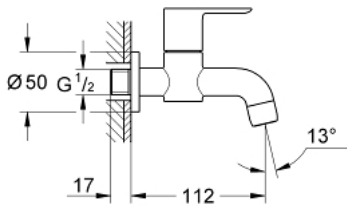

20 237 000 **BAULOOP BIBTAP 1/2"**

PRODUCT DESCRIPTION

- Colour: chrome
- wall mounted
- metal lever
- ceramic headpart 1/2", 90°
- mousseur
- GROHE LongLife finish

20 237 000 BAULOOP BIBTAP 1/2"

SPARE PARTS, 6月 2010 – now

1: Handle (Spare part-nr. 48121000)

1.1: Replacement handle connection kit (Spare part-nr. 45186000)

1.1.1: O-ring $\varnothing 18.2 \times \varnothing 1.7$ (Spare part-nr. 0392400M)

2: Ceramic headpart 1/2" (Spare part-nr. 45882000)

2.1: O-ring $\varnothing 18.2 \times \varnothing 1.7$ (Spare part-nr. 0392400M)

3: Mousseur (Spare part-nr. 13928000)