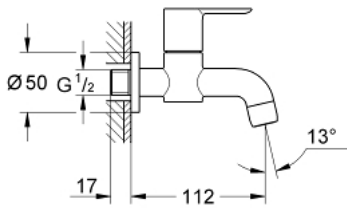

20 238 000 **BAUEDGE BIBTAP**

PRODUCT DESCRIPTION

- Colour: chrome
- wall mounted
- metal lever
- ceramic headpart
- mousseur
- GROHE LongLife finish

20 238 000 BAUEDGE BIBTAP

SPARE PARTS, June 2010 – now

1: Handle (Spare part-nr. 48142000)

1.1: Replacement handle connection kit (Spare part-nr. 45186000)

1.1.1: O-ring $\varnothing 18.2 \times \varnothing 1.7$ (Spare part-nr. 0392400M)

2: Ceramic headpart, 1/2" (Spare part-nr. 45882000)

2.1: O-ring $\varnothing 18.2 \times \varnothing 1.7$ (Spare part-nr. 0392400M)

3: Mousseur (Spare part-nr. 13928000)