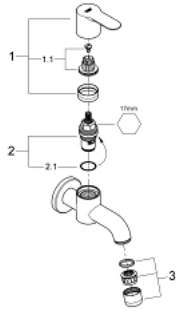

20 238 000 **BAUEDGE BIBTAP**

PRODUCT DESCRIPTION

- Colour: chrome
- wall mounted
- metal lever
- ceramic headpart
- mousseur
- GROHE LongLife finish

20 238 000 BAUEDGE BIBTAP

SPARE PARTS, June 2010 – now

1: Handle (Spare part-nr. 48142000)

1.1: Replacement handle connection kit (Spare part-nr. 45186000)

1.1.1: O-ring $\varnothing 18.2 \times \varnothing 1.7$ (Spare part-nr. 0392400M)

2: Ceramic headpart, 1/2" (Spare part-nr. 45882000)

2.1: O-ring $\varnothing 18.2 \times \varnothing 1.7$ (Spare part-nr. 0392400M)

3: Mousseur (Spare part-nr. 13928000)