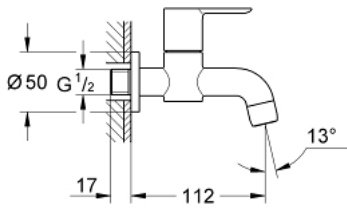

20 238 000 **BAUEDGE BIBTAP 1/2"**

**PRODUCT DESCRIPTION**

- Colour: chrome
- wall mounted
- metal lever
- ceramic headpart 1/2", 90°
- mousseur
- GROHE LongLife finish

### SPARE PARTS, 6月 2010 – now

1: Handle (Spare part-nr. 48142000)

1.1: Replacement handle connection kit (Spare part-nr. 45186000)

1.1.1: O-ring  $\varnothing 18.2 \times \varnothing 1.7$  (Spare part-nr. 0392400M)

2: Ceramic headpart 1/2" (Spare part-nr. 45882000)

2.1: O-ring  $\varnothing 18.2 \times \varnothing 1.7$  (Spare part-nr. 0392400M)

3: Mousseur (Spare part-nr. 13928000)