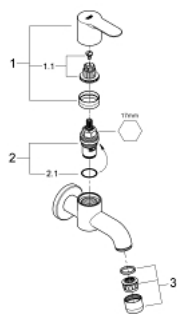

20 238 000 **BAUEDGE BIBTAP 1/2"**

**PRODUCT DESCRIPTION**

- Colour: chrome
- wall mounted
- metal lever
- ceramic headpart 1/2", 90°
- mousseur
- GROHE LongLife finish

## 20 238 000 BAUEDGE BIBTAP 1/2"

### SPARE PARTS, 6月 2010 – now

1: Handle (Spare part-nr. 48142000)

1.1: Replacement handle connection kit (Spare part-nr. 45186000)

1.1.1: O-ring  $\varnothing 18.2 \times \varnothing 1.7$  (Spare part-nr. 0392400M)

2: Ceramic headpart 1/2" (Spare part-nr. 45882000)

2.1: O-ring  $\varnothing 18.2 \times \varnothing 1.7$  (Spare part-nr. 0392400M)

3: Mousseur (Spare part-nr. 13928000)