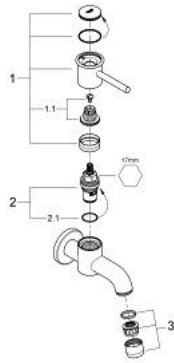

20 239 000 **TRECORN BIBTAP 1/2"**

PRODUCT DESCRIPTION

- Colour: chrome
- wall mounted
- metal lever
- ceramic headpart 1/2", 90°
- mousseur
- chrome finish

20 239 000 TRECORN BIBTAP 1/2"

SPARE PARTS, 6月 2010 – now

1: BauClassic handle (Spare part-nr. 48147000)

1.1: Replacement handle connection kit (Spare part-nr. 45186000)

1.1.1: O-ring $\varnothing 18.2 \times \varnothing 1.7$ (Spare part-nr. 0392400M)

2: Ceramic headpart 1/2" (Spare part-nr. 45882000)

2.1: O-ring $\varnothing 18.2 \times \varnothing 1.7$ (Spare part-nr. 0392400M)

3: Mousseur (Spare part-nr. 13928000)