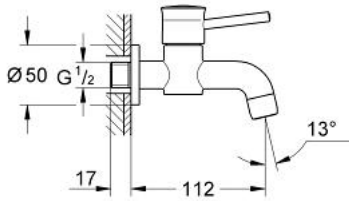

20 239 000 **TRECORN BIBTAP 1/2"**

PRODUCT DESCRIPTION

- Colour: chrome
- wall mounted
- metal lever
- ceramic headpart 1/2", 90°
- mousseur
- chrome finish

20 239 000 TRECORN BIBTAP 1/2"

SPARE PARTS, 6月 2010 – now

1: BauClassic handle (Spare part-nr. 48147000)

1.1: Replacement handle connection kit (Spare part-nr. 45186000)

1.1.1: O-ring $\varnothing 18.2 \times \varnothing 1.7$ (Spare part-nr. 0392400M)

2: Ceramic headpart 1/2" (Spare part-nr. 45882000)

2.1: O-ring $\varnothing 18.2 \times \varnothing 1.7$ (Spare part-nr. 0392400M)

3: Mousseur (Spare part-nr. 13928000)