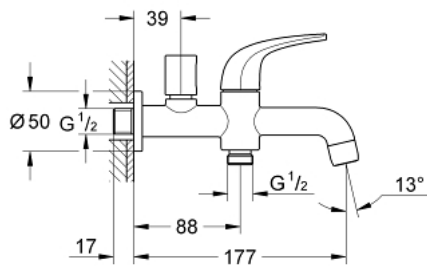

20 281 000 **GROHE BAUCURVE BIBTAP 2 IN 1 1/2"**

PRODUCT DESCRIPTION

- Colour: chrome
- wall mounted
- metal lever for spout activation
- ceramic headpart
- knob handle for outlet activation
- shower outlet 1/2"
- mousseur
- GROHE LongLife finish

20 281 000 GROHE BAUCURVE BIBTAP 2 IN 1 1/2"

SPARE PARTS, June 2010 – now

1: Handle (Spare part-nr. 48120000)

1.1: Replacement handle connection kit (Spare part-nr. 45186000)

1.1.1: O-ring $\varnothing 18.2 \times \varnothing 1.7$ (Spare part-nr. 0392400M)

2: Ceramic headpart, 1/2" (Spare part-nr. 45882000)

2.1: O-ring $\varnothing 18.2 \times \varnothing 1.7$ (Spare part-nr. 0392400M)

3: Mousseur (Spare part-nr. 13928000)