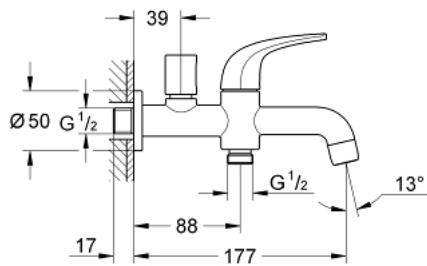

20 281 000 **GROHE BAUCURVE BIBTAP 2 IN 1 1/2"**

PRODUCT DESCRIPTION

- Colour: chrome
- wall mounted
- metal lever for spout activation
- ceramic headpart 1/2", 90°
- knob handle for outlet activation
- shower outlet 1/2"
- mousseur
- GROHE LongLife finish

20 281 000 GROHE BAUCURVE BIBTAP 2 IN 1 1/2"

SPARE PARTS, 6月 2010 – now

1: Handle (Spare part-nr. 48120000)

1.1: Replacement handle connection kit (Spare part-nr. 45186000)

1.1.1: O-ring $\varnothing 18.2 \times \varnothing 1.7$ (Spare part-nr. 0392400M)

2: Ceramic headpart 1/2" (Spare part-nr. 45882000)

2.1: O-ring $\varnothing 18.2 \times \varnothing 1.7$ (Spare part-nr. 0392400M)

3: Mousseur (Spare part-nr. 13928000)