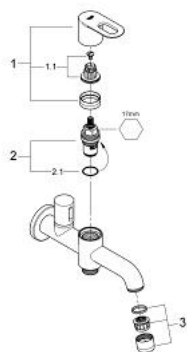

20 283 000 **BAULOOB BIBTAP 2 IN 1 1/2"**

PRODUCT DESCRIPTION

- Colour: chrome
- wall mounted
- metal lever for spout activation
- ceramic headpart
- knob handle for outlet activation
- shower outlet 1/2"
- mousseur
- GROHE LongLife finish

20 283 000 BAULOOB BIBTAP 2 IN 1 1/2"

SPARE PARTS, June 2010 – now

- 1: Handle (Spare part-nr. 48121000)
- 1.1: Replacement handle connection kit (Spare part-nr. 45186000)
- 1.1.1: O-ring $\varnothing 18.2 \times \varnothing 1.7$ (Spare part-nr. 0392400M)
- 2: Ceramic headpart, 1/2" (Spare part-nr. 45882000)
- 2.1: O-ring $\varnothing 18.2 \times \varnothing 1.7$ (Spare part-nr. 0392400M)
- 3: Mousseur (Spare part-nr. 13928000)