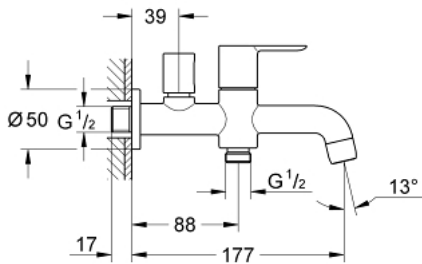

20 283 000 **BAULOOB BIBTAP 2 IN 1 1/2"**

PRODUCT DESCRIPTION

- Colour: chrome
- wall mounted
- metal lever for spout activation
- ceramic headpart
- knob handle for outlet activation
- shower outlet 1/2"
- mousseur
- GROHE LongLife finish

20 283 000 BAULOOB BIBTAP 2 IN 1 1/2"

SPARE PARTS, June 2010 – now

- 1: Handle (Spare part-nr. 48121000)
- 1.1: Replacement handle connection kit (Spare part-nr. 45186000)
- 1.1.1: O-ring $\varnothing 18.2 \times \varnothing 1.7$ (Spare part-nr. 0392400M)
- 2: Ceramic headpart, 1/2" (Spare part-nr. 45882000)
- 2.1: O-ring $\varnothing 18.2 \times \varnothing 1.7$ (Spare part-nr. 0392400M)
- 3: Mousseur (Spare part-nr. 13928000)