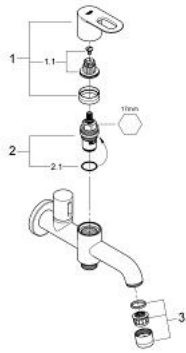

## 20 283 000 BAULOOK BIBTAP 2 IN 1 1/2"

### PRODUCT DESCRIPTION

- Colour: chrome
- wall mounted
- metal lever for spout activation
- ceramic headpart 1/2", 90°
- knob handle for outlet activation
- shower outlet 1/2"
- mousseur
- GROHE LongLife finish

### SPARE PARTS, 6月 2010 – now

1: Handle (Spare part-nr. 48121000)

1.1: Replacement handle connection kit (Spare part-nr. 45186000)

1.1.1: O-ring  $\varnothing 18.2 \times \varnothing 1.7$  (Spare part-nr. 0392400M)

2: Ceramic headpart 1/2" (Spare part-nr. 45882000)

2.1: O-ring  $\varnothing 18.2 \times \varnothing 1.7$  (Spare part-nr. 0392400M)

3: Mousseur (Spare part-nr. 13928000)