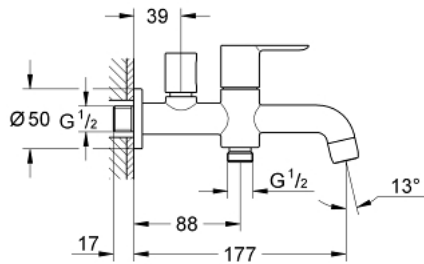

## 20 283 000 BAULOOK BIBTAP 2 IN 1 1/2"

### PRODUCT DESCRIPTION

- Colour: chrome
- wall mounted
- metal lever for spout activation
- ceramic headpart 1/2", 90°
- knob handle for outlet activation
- shower outlet 1/2"
- mousseur
- GROHE LongLife finish

### SPARE PARTS, 6月 2010 – now

1: Handle (Spare part-nr. 48121000)

1.1: Replacement handle connection kit (Spare part-nr. 45186000)

1.1.1: O-ring  $\varnothing 18.2 \times \varnothing 1.7$  (Spare part-nr. 0392400M)

2: Ceramic headpart 1/2" (Spare part-nr. 45882000)

2.1: O-ring  $\varnothing 18.2 \times \varnothing 1.7$  (Spare part-nr. 0392400M)

3: Mousseur (Spare part-nr. 13928000)