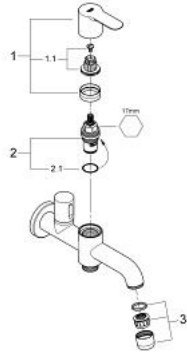

20 284 000 **BIBTAP 2 IN 1 1/2"**

PRODUCT DESCRIPTION

- Colour: chrome
- wall mounted
- metal lever for spout activation
- ceramic headpart
- knob handle for outlet activation
- shower outlet 1/2"
- mousseur
- GROHE LongLife finish

20 284 000 **BIBTAP 2 IN 1 1/2"**

SPARE PARTS, June 2010 – now

- 1: Handle (Spare part-nr. 48142000)
- 1.1: Replacement handle connection kit (Spare part-nr. 45186000)
- 1.1.1: O-ring $\varnothing 18.2 \times \varnothing 1.7$ (Spare part-nr. 0392400M)
- 2: Ceramic headpart, 1/2" (Spare part-nr. 45882000)
- 2.1: O-ring $\varnothing 18.2 \times \varnothing 1.7$ (Spare part-nr. 0392400M)
- 3: Mousseur (Spare part-nr. 13928000)