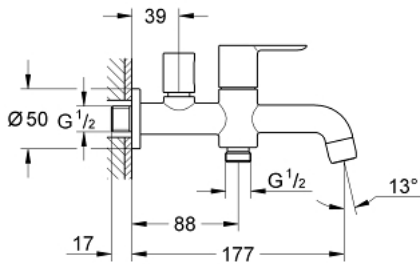

20 284 000 **BIBTAP 2 IN 1 1/2"**

PRODUCT DESCRIPTION

- Colour: chrome
- wall mounted
- metal lever for spout activation
- ceramic headpart
- knob handle for outlet activation
- shower outlet 1/2"
- mousseur
- GROHE LongLife finish

20 284 000 **BIBTAP 2 IN 1 1/2"**

SPARE PARTS, June 2010 – now

- 1: Handle (Spare part-nr. 48142000)
- 1.1: Replacement handle connection kit (Spare part-nr. 45186000)
- 1.1.1: O-ring $\varnothing 18.2 \times \varnothing 1.7$ (Spare part-nr. 0392400M)
- 2: Ceramic headpart, 1/2" (Spare part-nr. 45882000)
- 2.1: O-ring $\varnothing 18.2 \times \varnothing 1.7$ (Spare part-nr. 0392400M)
- 3: Mousseur (Spare part-nr. 13928000)