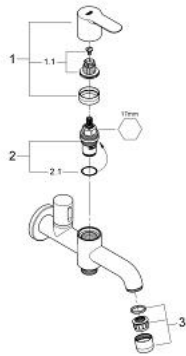

20 284 000 **BIBTAP 2 IN 1 1/2"**

PRODUCT DESCRIPTION

- Colour: chrome
- wall mounted
- metal lever for spout activation
- ceramic headpart 1/2", 90°
- knob handle for outlet activation
- shower outlet 1/2"
- mousseur
- GROHE LongLife finish

20 284 000 **BIBTAP 2 IN 1 1/2"**

SPARE PARTS, 6月 2010 – now

1: Handle (Spare part-nr. 48142000)

1.1: Replacement handle connection kit (Spare part-nr. 45186000)

1.1.1: O-ring $\varnothing 18.2 \times \varnothing 1.7$ (Spare part-nr. 0392400M)

2: Ceramic headpart 1/2" (Spare part-nr. 45882000)

2.1: O-ring $\varnothing 18.2 \times \varnothing 1.7$ (Spare part-nr. 0392400M)

3: Mousseur (Spare part-nr. 13928000)