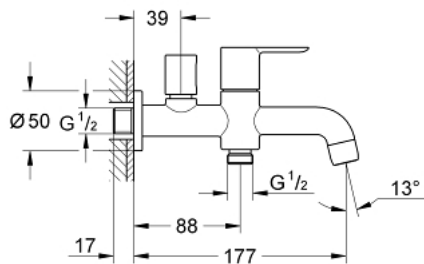

20 284 000 **BIBTAP 2 IN 1 1/2"**

PRODUCT DESCRIPTION

- Colour: chrome
- wall mounted
- metal lever for spout activation
- ceramic headpart 1/2", 90°
- knob handle for outlet activation
- shower outlet 1/2"
- mousseur
- GROHE LongLife finish

20 284 000 **BIBTAP 2 IN 1 1/2"**

SPARE PARTS, 6月 2010 – now

1: Handle (Spare part-nr. 48142000)

1.1: Replacement handle connection kit (Spare part-nr. 45186000)

1.1.1: O-ring $\varnothing 18.2 \times \varnothing 1.7$ (Spare part-nr. 0392400M)

2: Ceramic headpart 1/2" (Spare part-nr. 45882000)

2.1: O-ring $\varnothing 18.2 \times \varnothing 1.7$ (Spare part-nr. 0392400M)

3: Mousseur (Spare part-nr. 13928000)